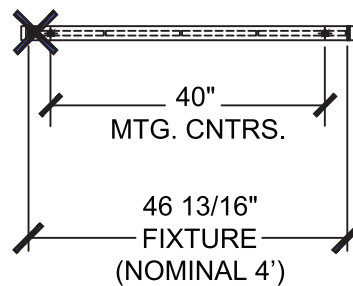

# Standard Fixture Lengths & Mounting Centers

## Microlinea Recessed Series 3 Wet Location - Recessed

### RECESSED - DRYWALL CEILINGS

FIXTURES MAY BE CONFIGURED INTO CONTINUOUS ROWS OF ANY LENGTH.