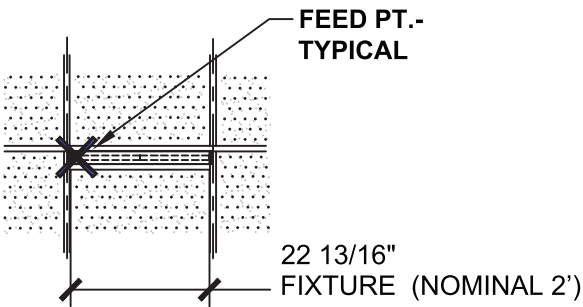

Standard Fixture Lengths & Mounting Centers

Microlinea Recessed Series 3 Wet Location - Recessed

RECESSED - GRID CEILINGS