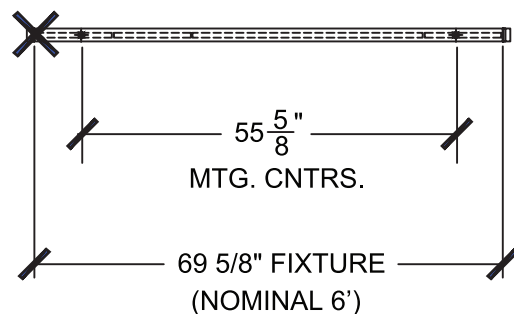

# Standard Fixture Lengths & Mounting Centers

## Microlinea Recessed Series 3 Wet Location - Recessed

### RECESSED - GRID CEILINGS

### RECESSED - DRYWALL CEILINGS

FIXTURES MAY BE CONFIGURED INTO CONTINUOUS ROWS OF ANY LENGTH.