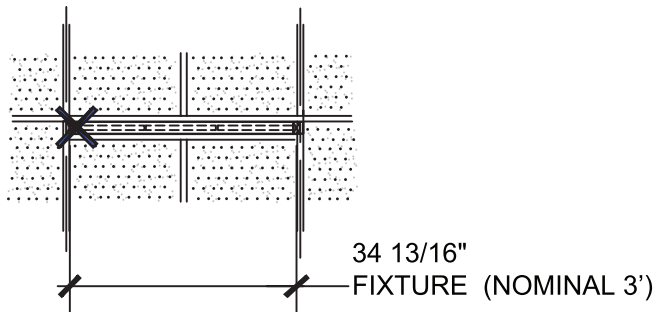

# Standard Fixture Lengths & Mounting Centers

## Microlinea Recessed Series 3 Wet Location - Recessed

### RECESSED - GRID CEILINGS