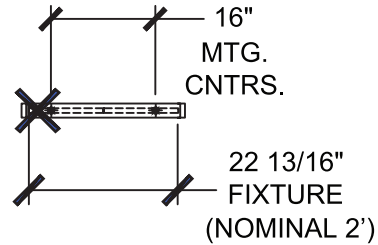

# Standard Fixture Lengths & Mounting Centers

## Microlinea Recessed Series 3 Wet Location - Recessed

### RECESSED - GRID CEILINGS

### RECESSED - DRYWALL CEILINGS

FIXTURES MAY BE CONFIGURED INTO CONTINUOUS ROWS OF ANY LENGTH.