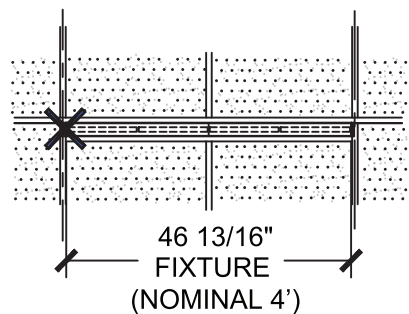

# Standard Fixture Lengths & Mounting Centers

## Microlinea Recessed Series 3 Wet Location - Recessed

### RECESSED - GRID CEILINGS

### RECESSED - DRYWALL CEILINGS

FIXTURES MAY BE CONFIGURED INTO CONTINUOUS ROWS OF ANY LENGTH.