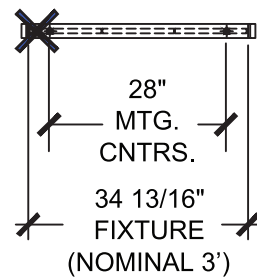

# Standard Fixture Lengths & Mounting Centers

## Microlinea Recessed Series 3 Wet Location - Recessed

### RECESSED - DRYWALL CEILINGS

FIXTURES MAY BE CONFIGURED INTO CONTINUOUS ROWS OF ANY LENGTH.