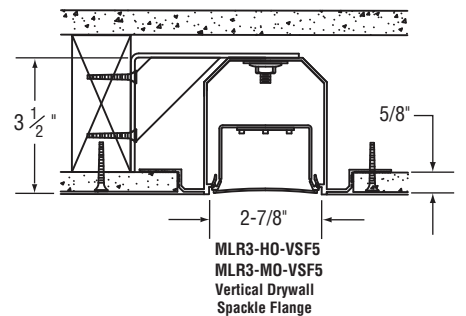

Microlinea™ Recessed Series 3 - LED with Flush Lens

(2 7/8" Luminous Aperture)

Catalog Number	Type
Project Name	

Vertical Drywall
Overlap Flange

Vertical Drywall
Spackle Flange

Vertical Wall Mount 1/2" or 5/8" Drywall

S P E C I F I C A T I O N S

Housing

Three piece extruded aluminum available in single sections up to 8' long in 1' increments. Standard flange finish is satin white.

Optical Control

(LOH) LED optimized high transmittance acrylic snap-in lens, formulated for maximum diffusion of the LED light source.