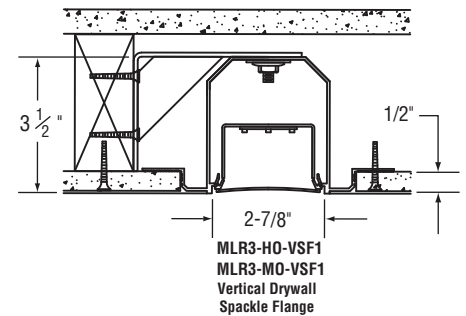

Microlinea™ Recessed Series 3 - LED with Flush Lens

(2 7/8" Luminous Aperture)

Catalog Number	Type
Project Name	

Vertical Drywall
Overlap Flange

Vertical Drywall
Spackle Flange

Vertical Wall Mount 1/2" or 5/8" Drywall

S P E C I F I C A T I O N S

Housing

Three piece extruded aluminum available in single sections up to 8' long in 1' increments. Standard flange finish is satin white.

Optical Control

(LOH) LED optimized high transmittance acrylic snap-in lens, formulated for maximum diffusion of the LED light source.