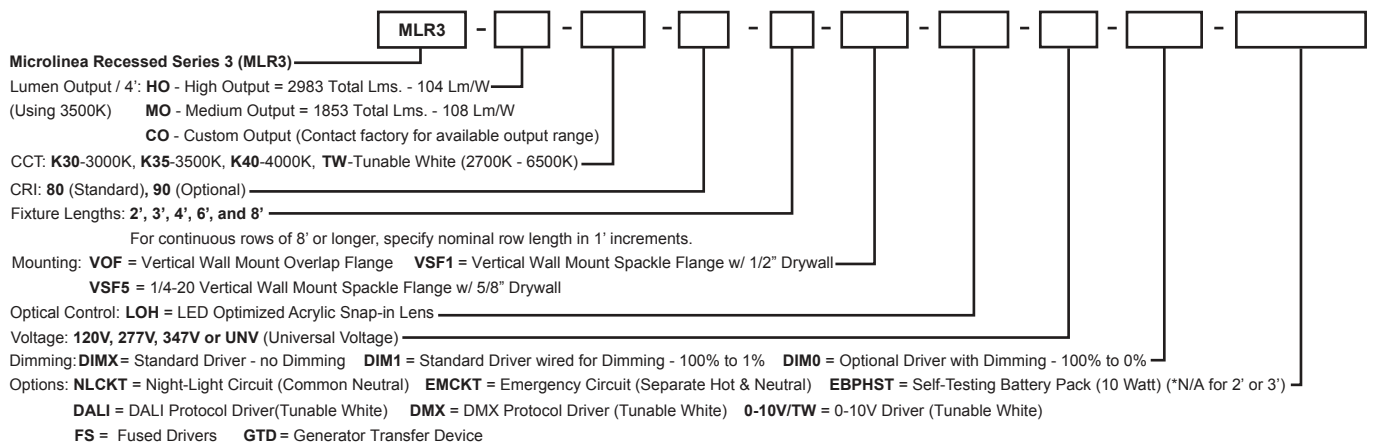

Light Engine (Tunable White)

Tunable White LED light source available for 2700K thru 6500K CCT, and 80 or 90 CRI. Contact factory for available outputs.

*Due to continued advancement in LED technology, lumen performance is subject to change. Please visit our website for the most up-to-date information.

Sample Catalog Number: **MLR3 - HO - K40 - 80 - 4 - VOF - LOH - 120 - DIM1 - OPTIONS**