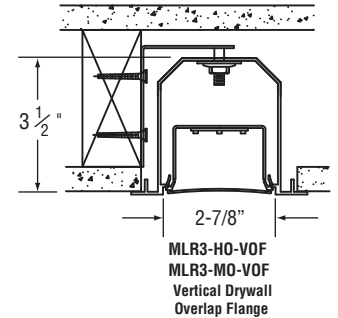

S P E C I F I C A T I O N S

Housing

Three piece extruded aluminum available in single sections up to 8' long in 1' increments. Standard flange finish is satin white.

Optical Control

(LOH) LED optimized high transmittance acrylic snap-in lens, formulated for maximum diffusion of the LED light source.