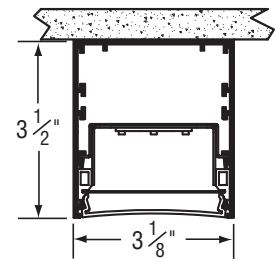

(*Covered Ceiling Only)

MLS3WL54
Ceiling Mount
With Moisture Shield
(Continuous Runs)

MLS3WL54
Ceiling Mount
Without Shield
(Individual Fixtures)

S P E C I F I C A T I O N S

Housing

One piece extruded aluminum available in single sections up to 12' long in 1' increments.