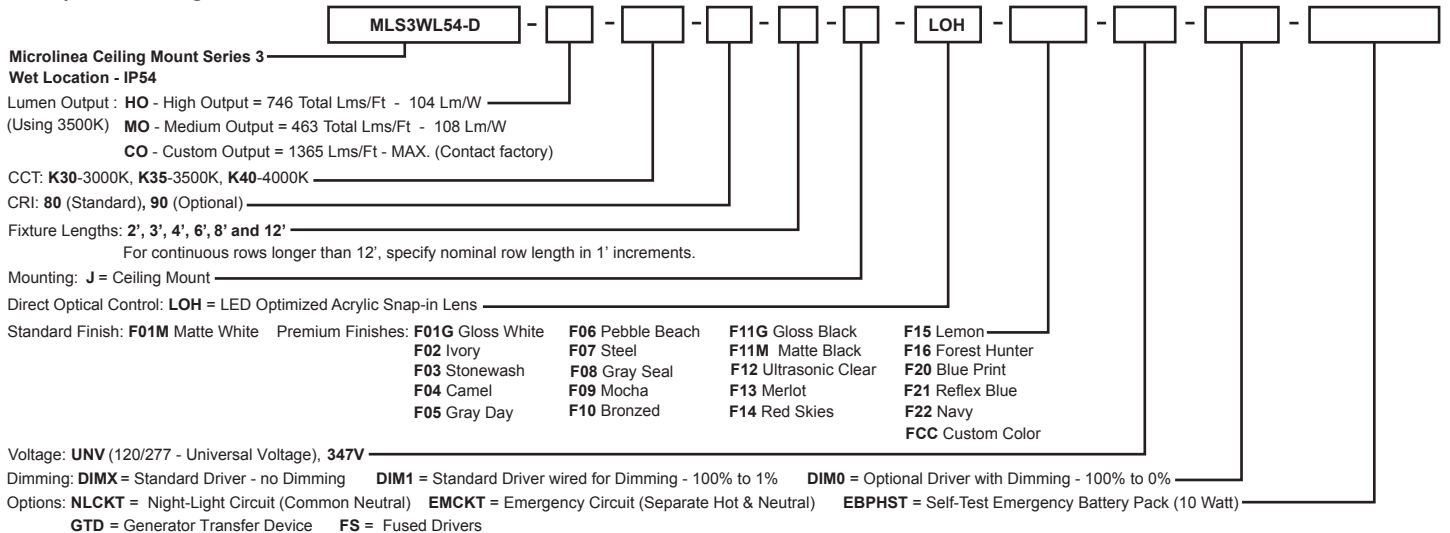

Certification

Fixtures are ETL listed for use in recessed 'Wet Locations.' Ambient operating temperature rated from -30°C up to 50°C, and 0°C up to 50°C with battery back-up. IP54 rated (Ingress Protection)

*Due to continued advancement in LED technology, lumen performance is subject to change. Please visit our website for the most up-to-date information.

Sample Catalog Number: **MLS3WL54 - D - HO - K40 - 80 - 4 - J - LOH - F01M - UNV - DIM1 - OPTIONS**