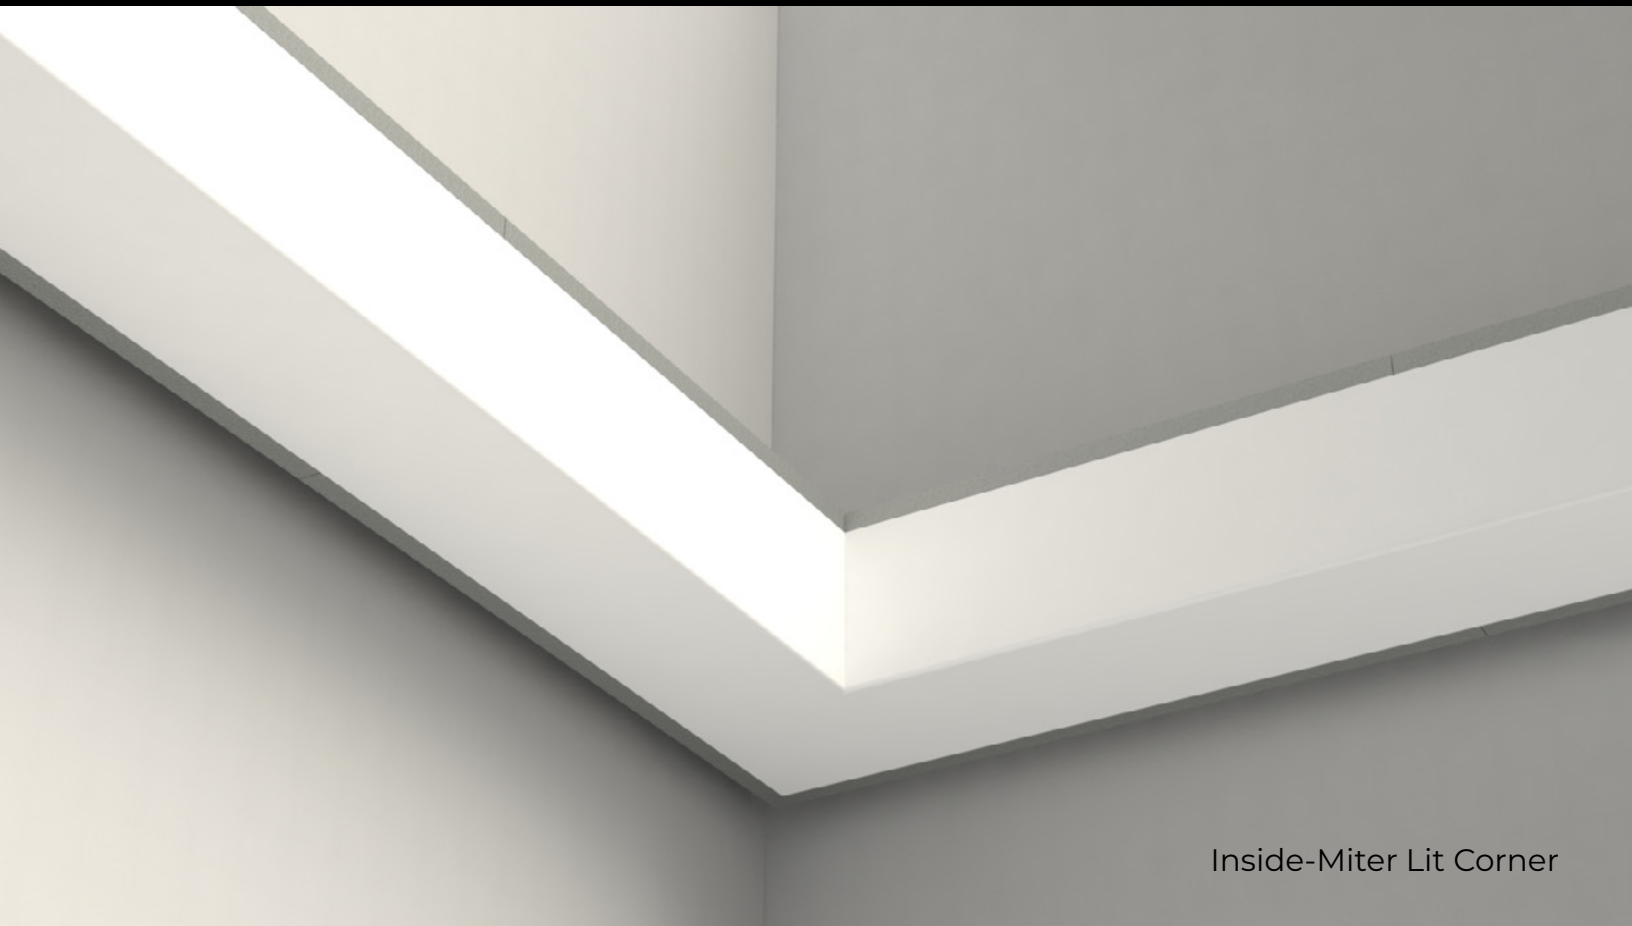

AS350 SERIES

PAL
ARCHITECTURAL

One-piece 0.08" thick extruded aluminum in standard lengths of 2', 3', 4', 6' and 8' with provisions for any length. Die cast aluminum flat end caps finished to match fixture housing and secured with no visible fasteners.

- High efficacy ratings (as high as 124 lumens/watt)
- Multiple mounting options
- Available with 0-10V dimming and Tunable White and RGBW options
- Ideal for applications such as bathrooms, stairwells and healthcare facilities

Wall or Flush Wall
Mount

Inside-Miter Lit Corner

AS350 SERIES

DIAMOND CEILING

WALL MOUNT

CEILING FLUSH

FLUSH WALL

DIAMOND WALL