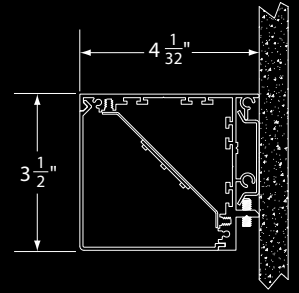

MO - Medium Output (DLC Listed)

*542 Total Delivered Lms/Ft at 4 System Watts/Ft

CO - Custom Output - Contact factory for available output range.

DISTRIBUTION CURVES

Diamond Ceiling or
Cable Mount

Diamond Wall Mount

Wall or Flush Wall
Mount

Inside-Miter Lit Corner

AS350 SERIES

DIAMOND CEILING

WALL MOUNT

CEILING FLUSH

FLUSH WALL

DIAMOND WALL