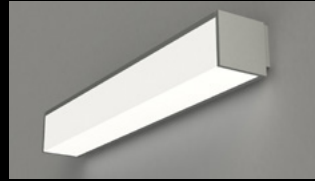

AS350 SERIES

PAL
ARCHITECTURAL

One-piece 0.08" thick extruded aluminum in standard lengths of 2', 3', 4', 6' and 8' with provisions for any length. Die cast aluminum flat end caps finished to match fixture housing and secured with no visible fasteners.

- High efficacy ratings (as high as 124 lumens/watt)
- Multiple mounting options
- Available with 0-10V dimming and Tunable White and RGBW options
- Ideal for applications such as bathrooms, stairwells and healthcare facilities

Wall or Flush Wall
Mount

Inside-Miter Lit Corner

AS350 SERIES

DIAMOND CEILING

WALL MOUNT

CEILING FLUSH

FLUSH WALL

DIAMOND WALL