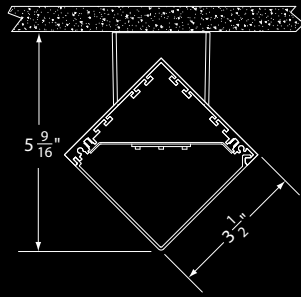

AS350 SERIES

PAL
ARCHITECTURAL

One-piece 0.08" thick extruded aluminum in standard lengths of 2', 3', 4', 6' and 8' with provisions for any length. Die cast aluminum flat end caps finished to match fixture housing and secured with no visible fasteners.

MO - Medium Output (DLC Listed)

*542 Total Delivered Lms/Ft at 4 System Watts/Ft

CO - Custom Output - Contact factory for available output range.

DISTRIBUTION CURVES

Diamond Ceiling or
Cable Mount

Diamond Wall Mount

Wall or Flush Wall
Mount

Inside-Miter Lit Corner

AS350 SERIES

DIAMOND CEILING

WALL MOUNT

CEILING FLUSH

FLUSH WALL

DIAMOND WALL