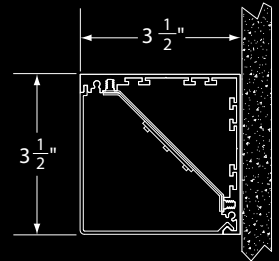

Wall or Flush Wall
Mount

Inside-Miter Lit Corner

AS350 SERIES

DIAMOND CEILING

WALL MOUNT

CEILING FLUSH

FLUSH WALL

DIAMOND WALL