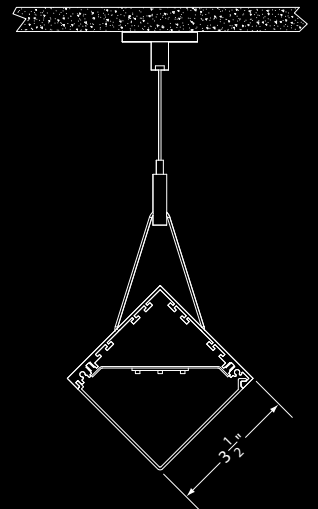

CABLE MOUNT

4830 Timber Creek Drive,
Houston, TX 77017
P: 713.946.4343
F: 713.946.4441
www.pal-lighting.com

PAL
ARCHITECTURAL