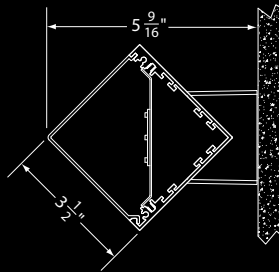

AS350 SERIES

PAL
ARCHITECTURAL

One-piece 0.08" thick extruded aluminum in standard lengths of 2', 3', 4', 6' and 8' with provisions for any length. Die cast aluminum flat end caps finished to match fixture housing and secured with no visible fasteners.

MO - Medium Output (DLC Listed)

*542 Total Delivered Lms/Ft at 4 System Watts/Ft

CO - Custom Output - Contact factory for available output range.

DISTRIBUTION CURVES

Diamond Ceiling or
Cable Mount

Diamond Wall Mount

Wall or Flush Wall
Mount

Inside-Miter Lit Corner

AS350 SERIES

DIAMOND CEILING

WALL MOUNT

CEILING FLUSH

FLUSH WALL

DIAMOND WALL