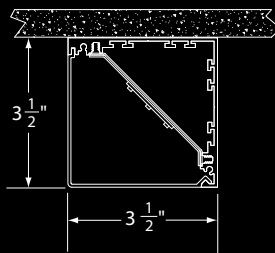

Wall or Flush Wall
Mount

Inside-Miter Lit Corner

AS350 SERIES

DIAMOND CEILING

WALL MOUNT

CEILING FLUSH

FLUSH WALL

DIAMOND WALL