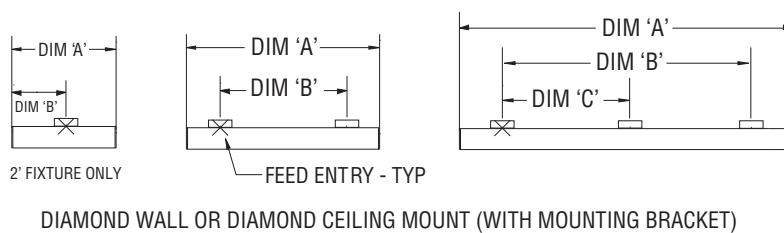

## Standard Fixture Lengths and Mounting Centers

### Wall Mount, Flush Wall Mount, and Flush Ceiling Mount Configurations

OVERALL FIXTURE LENGTH DIM 'A'	MOUNTING CENTERS DIM 'B'	MOUNTING CENTERS DIM 'C'
24 - 21/32"	12"	-----
36 - 21/32"	24"	-----
48 - 21/32"	36"	-----
72 - 21/32"	60"	-----
96 - 21/32"	84"	-----
144 - 21/32"	132"	66"

### Diamond Wall Mount and Diamond Ceiling Mount Configurations

OVERALL FIXTURE LENGTH DIM 'A'	MOUNTING CENTERS DIM 'B'	MOUNTING CENTERS DIM 'C'
24 - 21/32"	12"	-----
36 - 21/32"	24"	-----
48 - 21/32"	36"	-----
72 - 21/32"	60"	-----
96 - 21/32"	84"	-----
144 - 21/32"	132"	66"