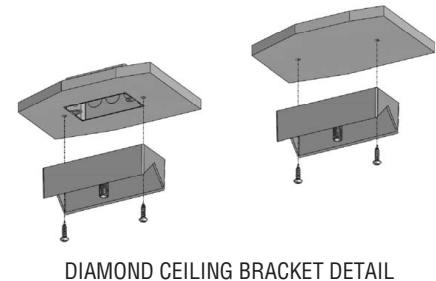

## Standard Fixture Lengths and Mounting Centers

### Wall Mount, Flush Wall Mount, and Flush Ceiling Mount Configurations

OVERALL FIXTURE LENGTH DIM 'A'	MOUNTING CENTERS DIM 'B'	MOUNTING CENTERS DIM 'C'
24 - 21/32"	12"	-----
36 - 21/32"	24"	-----
48 - 21/32"	36"	-----
72 - 21/32"	60"	-----
96 - 21/32"	84"	-----
144 - 21/32"	132"	66"

### Diamond Wall Mount and Diamond Ceiling Mount Configurations

OVERALL FIXTURE LENGTH DIM 'A'	MOUNTING CENTERS DIM 'B'	MOUNTING CENTERS DIM 'C'
24 - 21/32"	12"	-----
36 - 21/32"	24"	-----
48 - 21/32"	36"	-----
72 - 21/32"	60"	-----
96 - 21/32"	84"	-----
144 - 21/32"	132"	66"