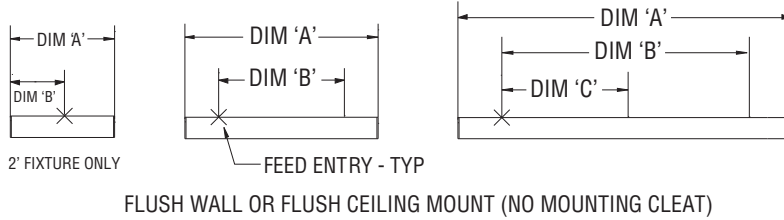

## Standard Fixture Lengths and Mounting Centers

### Wall Mount, Flush Wall Mount, and Flush Ceiling Mount Configurations

OVERALL FIXTURE LENGTH DIM 'A'	MOUNTING CENTERS DIM 'B'	MOUNTING CENTERS DIM 'C'
24 - 21/32"	12"	-----
36 - 21/32"	24"	-----
48 - 21/32"	36"	-----
72 - 21/32"	60"	-----
96 - 21/32"	84"	-----
144 - 21/32"	132"	66"