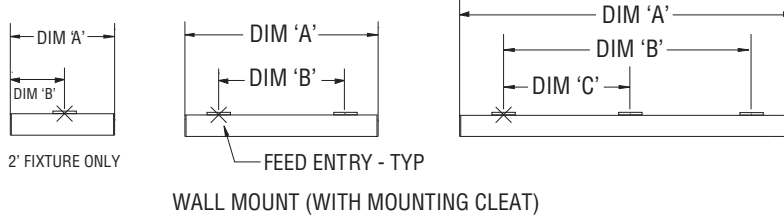

## Standard Fixture Lengths and Mounting Centers

### Wall Mount, Flush Wall Mount, and Flush Ceiling Mount Configurations

OVERALL FIXTURE LENGTH DIM 'A'	MOUNTING CENTERS DIM 'B'	MOUNTING CENTERS DIM 'C'
24 - 21/32"	12"	-----
36 - 21/32"	24"	-----
48 - 21/32"	36"	-----
72 - 21/32"	60"	-----
96 - 21/32"	84"	-----
144 - 21/32"	132"	66"

### Diamond Wall Mount and Diamond Ceiling Mount Configurations

OVERALL FIXTURE LENGTH DIM 'A'	MOUNTING CENTERS DIM 'B'	MOUNTING CENTERS DIM 'C'
24 - 21/32"	12"	-----
36 - 21/32"	24"	-----
48 - 21/32"	36"	-----
72 - 21/32"	60"	-----
96 - 21/32"	84"	-----
144 - 21/32"	132"	66"