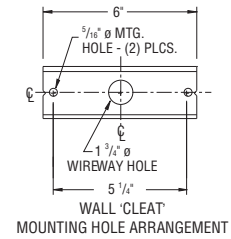

## Standard Fixture Lengths and Mounting Centers

### Wall Mount, Flush Wall Mount, and Flush Ceiling Mount Configurations

OVERALL FIXTURE LENGTH DIM 'A'	MOUNTING CENTERS DIM 'B'	MOUNTING CENTERS DIM 'C'
24 - 21/32"	12"	-----
36 - 21/32"	24"	-----
48 - 21/32"	36"	-----
72 - 21/32"	60"	-----
96 - 21/32"	84"	-----
144 - 21/32"	132"	66"

### Diamond Wall Mount and Diamond Ceiling Mount Configurations

OVERALL FIXTURE LENGTH DIM 'A'	MOUNTING CENTERS DIM 'B'	MOUNTING CENTERS DIM 'C'
24 - 21/32"	12"	-----
36 - 21/32"	24"	-----
48 - 21/32"	36"	-----
72 - 21/32"	60"	-----
96 - 21/32"	84"	-----
144 - 21/32"	132"	66"