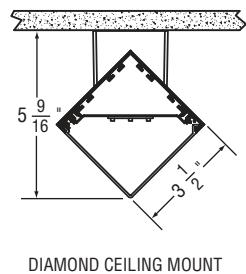

## Standard Fixture Lengths and Mounting Centers

### Wall Mount, Flush Wall Mount, and Flush Ceiling Mount Configurations

OVERALL FIXTURE LENGTH DIM 'A'	MOUNTING CENTERS DIM 'B'	MOUNTING CENTERS DIM 'C'
24 - 21/32"	12"	-----
36 - 21/32"	24"	-----
48 - 21/32"	36"	-----
72 - 21/32"	60"	-----
96 - 21/32"	84"	-----
144 - 21/32"	132"	66"

### Diamond Wall Mount and Diamond Ceiling Mount Configurations

OVERALL FIXTURE LENGTH DIM 'A'	MOUNTING CENTERS DIM 'B'	MOUNTING CENTERS DIM 'C'
24 - 21/32"	12"	-----
36 - 21/32"	24"	-----
48 - 21/32"	36"	-----
72 - 21/32"	60"	-----
96 - 21/32"	84"	-----
144 - 21/32"	132"	66"