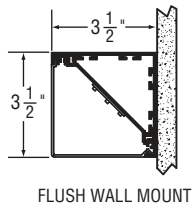

## Standard Fixture Lengths and Mounting Centers

### Wall Mount, Flush Wall Mount, and Flush Ceiling Mount Configurations

OVERALL FIXTURE LENGTH DIM 'A'	MOUNTING CENTERS DIM 'B'	MOUNTING CENTERS DIM 'C'
24 - 21/32"	12"	-----
36 - 21/32"	24"	-----
48 - 21/32"	36"	-----
72 - 21/32"	60"	-----
96 - 21/32"	84"	-----
144 - 21/32"	132"	66"

### Diamond Wall Mount and Diamond Ceiling Mount Configurations

OVERALL FIXTURE LENGTH DIM 'A'	MOUNTING CENTERS DIM 'B'	MOUNTING CENTERS DIM 'C'
24 - 21/32"	12"	-----
36 - 21/32"	24"	-----
48 - 21/32"	36"	-----
72 - 21/32"	60"	-----
96 - 21/32"	84"	-----
144 - 21/32"	132"	66"