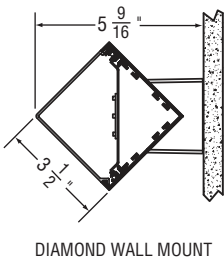

## Standard Fixture Lengths and Mounting Centers

### Wall Mount, Flush Wall Mount, and Flush Ceiling Mount Configurations

OVERALL FIXTURE LENGTH DIM 'A'	MOUNTING CENTERS DIM 'B'	MOUNTING CENTERS DIM 'C'
24 - 21/32"	12"	-----
36 - 21/32"	24"	-----
48 - 21/32"	36"	-----
72 - 21/32"	60"	-----
96 - 21/32"	84"	-----
144 - 21/32"	132"	66"

### Diamond Wall Mount and Diamond Ceiling Mount Configurations

OVERALL FIXTURE LENGTH DIM 'A'	MOUNTING CENTERS DIM 'B'	MOUNTING CENTERS DIM 'C'
24 - 21/32"	12"	-----
36 - 21/32"	24"	-----
48 - 21/32"	36"	-----
72 - 21/32"	60"	-----
96 - 21/32"	84"	-----
144 - 21/32"	132"	66"