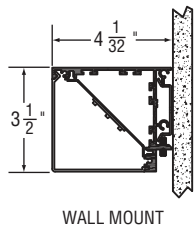

## Standard Fixture Lengths and Mounting Centers

### Wall Mount, Flush Wall Mount, and Flush Ceiling Mount Configurations

OVERALL FIXTURE LENGTH DIM 'A'	MOUNTING CENTERS DIM 'B'	MOUNTING CENTERS DIM 'C'
24 - 21/32"	12"	-----
36 - 21/32"	24"	-----
48 - 21/32"	36"	-----
72 - 21/32"	60"	-----
96 - 21/32"	84"	-----
144 - 21/32"	132"	66"

### Diamond Wall Mount and Diamond Ceiling Mount Configurations

OVERALL FIXTURE LENGTH DIM 'A'	MOUNTING CENTERS DIM 'B'	MOUNTING CENTERS DIM 'C'
24 - 21/32"	12"	-----
36 - 21/32"	24"	-----
48 - 21/32"	36"	-----
72 - 21/32"	60"	-----
96 - 21/32"	84"	-----
144 - 21/32"	132"	66"