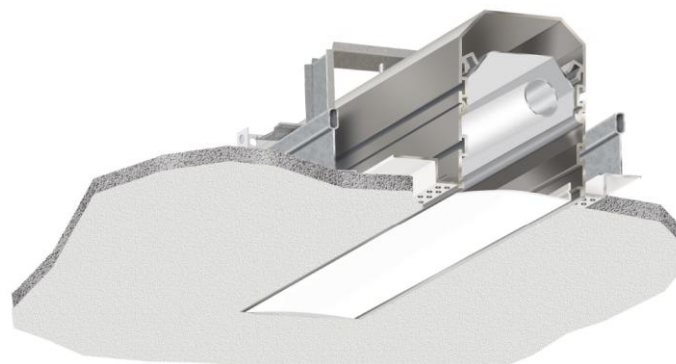

## **Microlinea Recessed Series 3**

### *New T8 Lamp Version*

---

Responding to the needs of our agents, P.A.L. introduces the latest addition to our product line – a new T8 lamp version of our extremely popular Microlinea Recessed Series 3 fixture. Like the original, the T8 lamp version also features staggered lamping, a full range of snap-in lenses and baffles, and is constructed of rigid yet lightweight extruded aluminum.

Available in a 1-lamp cross-section, the new T8 version accommodates almost any ceiling system. 90 degree horizontal (in-ceiling) lit corners are also available.

This new version has already been added to the Microlinea Recessed page of the P.A.L. website. New catalog pages and a Price Supplement will be mailed to your offices in the next few weeks.