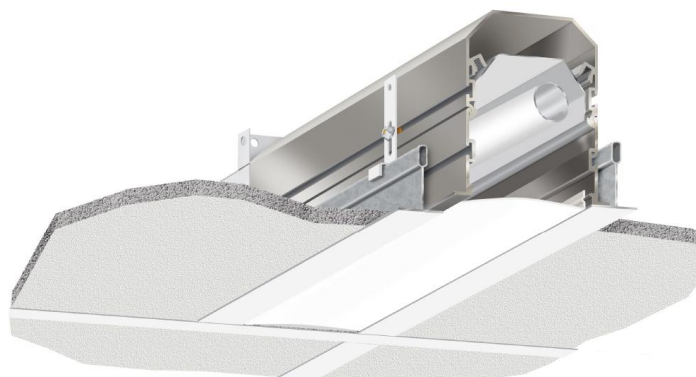

## **Microlinea Recessed Series 3**

### *New T8 Lamp Version*

---

Responding to the needs of our agents, P.A.L. introduces the latest addition to our product line – a new T8 lamp version of our extremely popular Microlinea Recessed Series 3 fixture. Like the original, the T8 lamp version also features staggered lamping, a full range of snap-in lenses and baffles, and is constructed of rigid yet lightweight extruded aluminum.

Available in a 1-lamp cross-section, the new T8 version accommodates almost any ceiling system. 90 degree horizontal (in-ceiling) lit corners are also available.

This new version has already been added to the Microlinea Recessed page of the P.A.L. website. New catalog pages and a Price Supplement will be mailed to your offices in the next few weeks.