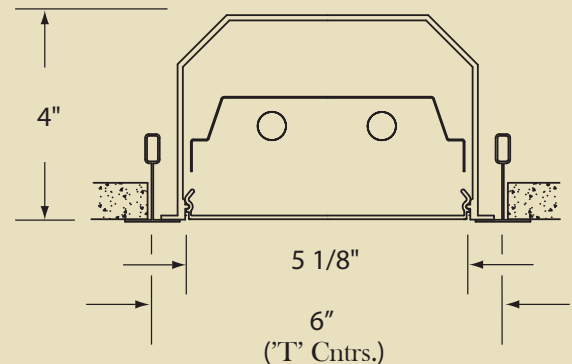

MLR5-T5 or T5HO - Flush Tile Ceiling Shown