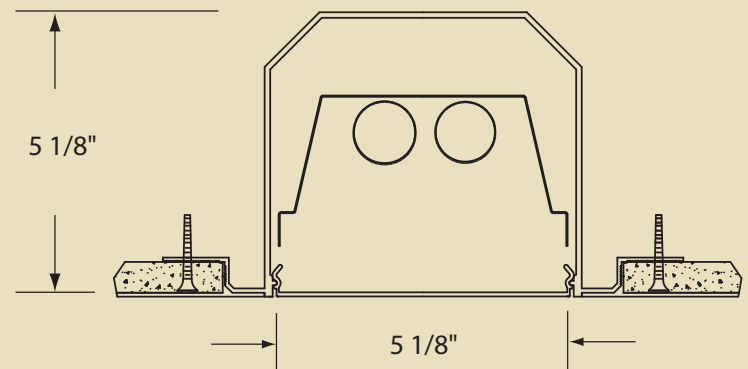

MLR5-T8 - Drywall Spackle Flange Shown

Precision Architectural Lighting
Tel 713.946.4343 Fax 713.946.4441 www.pal-lighting.com

4830 Timber Creek Drive Houston, Texas 77017

Made
in
America