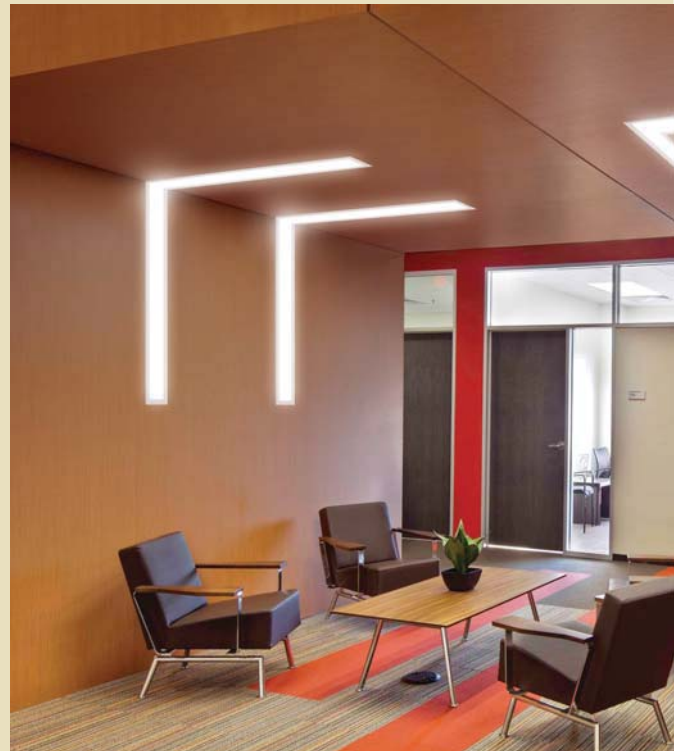

MLR5-T8 - Drywall Spackle Flange Shown

Precision Architectural Lighting
Tel 713.946.4343 Fax 713.946.4441 www.pal-lighting.com

4830 Timber Creek Drive Houston, Texas 77017

Made
in
America