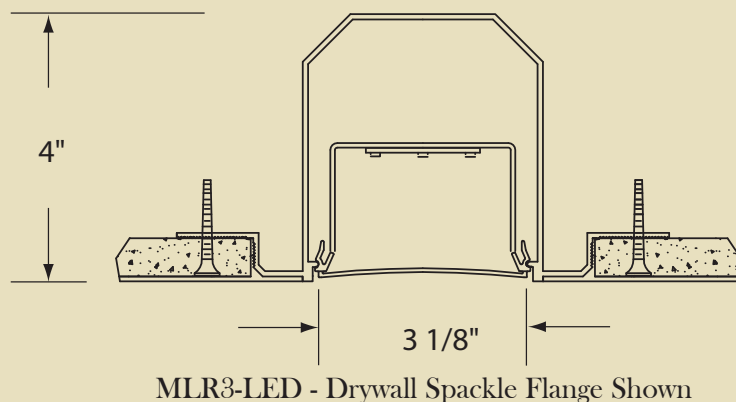

Precision Architectural Lighting 4830 Timber Creek Drive Houston, Texas 77017
Tel 713.946.4343 Fax 713.946.4441 www.pal-lighting.com

Made
in
America