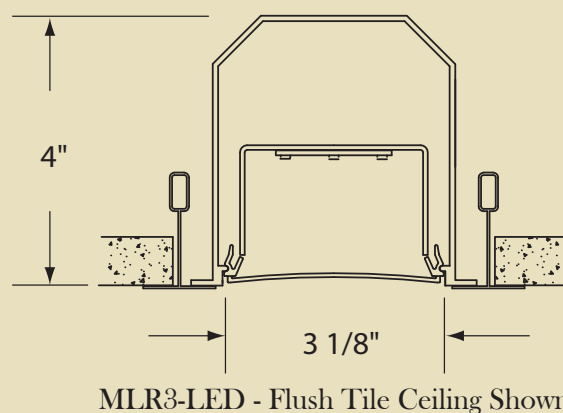

Precision Architectural Lighting 4830 Timber Creek Drive Houston, Texas 77017
Tel 713.946.4343 Fax 713.946.4441 www.pal-lighting.com

Made
in
America