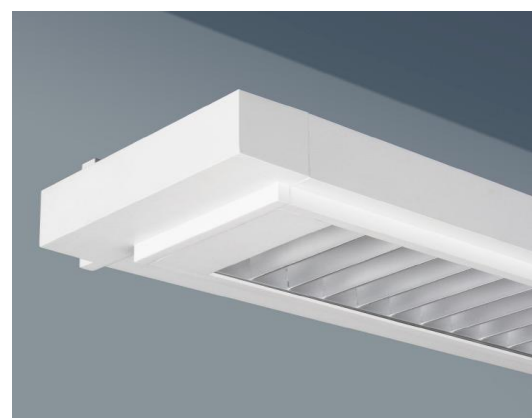

Wall

<http://www.pal-lighting.com>