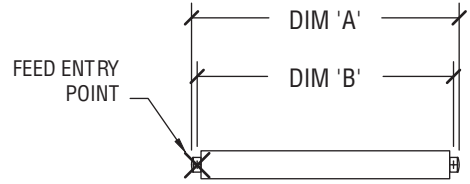

Accentra Series

Connector Specifications

S P E C I F I C A T I O N S

90° Elbow

Accentra Series 3 1/4" x 3 1/4"

Construction One piece die-cast aluminum.

Finish Standard and premium finishes are baked powder coat electrostatically applied. (2.0 mil. minimum thickness) to assure aesthetics and durability.

H O W T O O R D E R

Standard Connectors are 2-way 90°

Catalog Logic

All connectors should be specified and ordered as follows:

*Tbar mounting is not applicable when utilizing Connectors to form patterns.

Accentra Series (LED)

Standard Fixture Lengths and Mounting Centers Stem & Cable Mounting - 359° Rotatable

FIXTURE LENGTH	MOUNTING CENTERS
DIM 'A'	DIM 'B'
26 3/4"	25"
38 1/4"	36 1/2"
49 3/4"	48"
74 3/4"	73"
97 3/4"	96"

Ceiling Mounting - 359° Rotatable