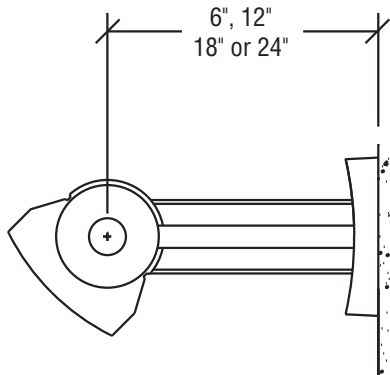

Accentra Series

Connector Specifications

S P E C I F I C A T I O N S

90° Elbow

Accentra Series 3 1/4" x 3 1/4"

Construction One piece die-cast aluminum.

Finish Standard and premium finishes are baked powder coat electrostatically applied. (2.0 mil. minimum thickness) to assure aesthetics and durability.

Wall Mounting - 359° Rotatable

FIXTURE LENGTH	MOUNTING CENTERS	*O.A. DIMENSION
DIM 'A'	DIM 'B'	DIM 'C'
26 3/4"	25"	31"
38 1/4"	36 1/2"	42 1/2"
49 3/4"	48"	54"
74 3/4"	73"	79"
97 3/4"	96"	102"

* INCLUDES WALL BRACKETS

Stem & Cable Mounting - 359° Rotatable

FIXTURE LENGTH	MOUNTING CENTERS
DIM 'A'	DIM 'B'
26 3/16"	24 7/16"
38"	36 1/4"
49 3/4"	48"
74 1/8"	72 3/8"
97 3/4"	96"

Ceiling Mounting - 359° Rotatable

FIXTURE LENGTH	MOUNTING CENTERS	*O.A. DIMENSION	
DIM 'A'	DIM 'B'	DIM 'C'	
26 3/16"	24 7/16"	27 11/16"	
38"	36 1/4"	39 1/2"	
49 3/4"	48"	51 1/4"	
74 1/8"	72 3/8"	75 5/8"	
97 3/4"	96"	99 1/4"	

* INCLUDES SUPPORT BRACKETS

Wall Mounting - 359° Rotatable

FIXTURE LENGTH	MOUNTING CENTERS	*O.A. DIMENSION	
DIM 'A'	DIM 'B'	DIM 'C'	
26 3/16"	24 7/16"	30 7/16"	
38"	36 1/4"	42 1/4"	
49 3/4"	48"	54	
74 1/8"	72 3/8"	78 3/8"	
97 3/4"	96"	102	