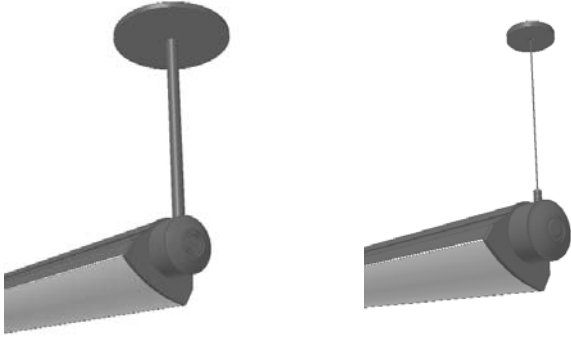

Accentra Series

Connector Specifications

S P E C I F I C A T I O N S

90° Elbow

Accentra Series 3 1/4" x 3 1/4"

Construction One piece die-cast aluminum.

Finish Standard and premium finishes are baked powder coat electrostatically applied. (2.0 mil. minimum thickness) to assure aesthetics and durability.

FIXTURE LENGTH	MOUNTING CENTERS	*O.A. DIMENSION
DIM 'A'	DIM 'B'	DIM 'C'
26 3/4"	25"	28 1/4"
38 1/4"	36 1/2"	39 3/4"
49 3/4"	48"	51 1/4"
74 3/4"	73"	76 1/4"
97 3/4"	96"	99 1/4"

* INCLUDES SUPPLEMENTARY BRACKETS

Wall Mounting - 359° Rotatable

FIXTURE LENGTH	MOUNTING CENTERS	*O.A. DIMENSION
DIM 'A'	DIM 'B'	DIM 'C'
26 3/4"	25"	31"
38 1/4"	36 1/2"	42 1/2"
49 3/4"	48"	54"
74 3/4"	73"	79"
97 3/4"	96"	102"

* INCLUDES WALL BRACKETS

Stem & Cable Mounting - 359° Rotatable

FIXTURE LENGTH	MOUNTING CENTERS
DIM 'A'	DIM 'B'
26 3/16"	24 7/16"
38"	36 1/4"
49 3/4"	48"
74 1/8"	72 3/8"
97 3/4"	96"

Ceiling Mounting - 359° Rotatable

FIXTURE LENGTH	MOUNTING CENTERS	*O.A. DIMENSION	
DIM 'A'	DIM 'B'	DIM 'C'	
26 3/16"	24 7/16"	27 11/16"	
38"	36 1/4"	39 1/2"	
49 3/4"	48"	51 1/4"	
74 1/8"	72 3/8"	75 5/8"	
97 3/4"	96"	99 1/4"	