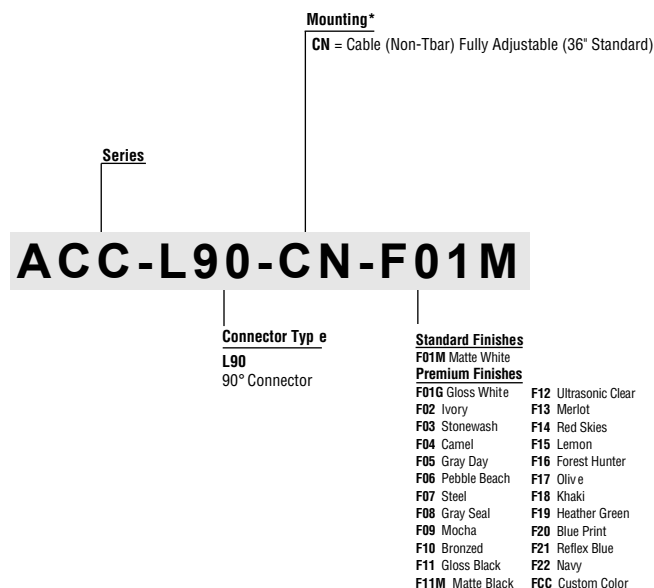

Accentra Series

Connector Specifications

S P E C I F I C A T I O N S

90° Elbow

Accentra Series 3 1/4" x 3 1/4"

Construction One piece die-cast aluminum.

Finish Standard and premium finishes are baked powder coat electrostatically applied. (2.0 mil. minimum thickness) to assure aesthetics and durability.

H O W T O O R D E R

Standard Connectors are 2-way 90°

Catalog Logic

All connectors should be specified and ordered as follows:

*Tbar mounting is not applicable when utilizing Connectors to form patterns.

Accentra Series (LED)

FIXTURE LENGTH	MOUNTING CENTERS	*O.A. DIMENSION
DIM 'A'	DIM 'B'	DIM 'C'
26 3/4"	25"	28 1/4"
38 1/4"	36 1/2"	39 3/4"
49 3/4"	48"	51 1/4"
74 3/4"	73"	76 1/4"
97 3/4"	96"	99 1/4"

* INCLUDES SUPPLEMENTARY BRACKETS