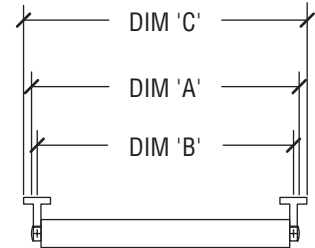

FIXTURE LENGTH	MOUNTING CENTERS	*O.A. DIMENSION
DIM 'A'	DIM 'B'	DIM 'C'
26 3/4"	25"	28 1/4"
38 1/4"	36 1/2"	39 3/4"
49 3/4"	48"	51 1/4"
74 3/4"	73"	76 1/4"
97 3/4"	96"	99 1/4"

* INCLUDES SUPPLEMENTARY BRACKETS

Wall Mounting - 359° Rotatable

FIXTURE LENGTH	MOUNTING CENTERS	*O.A. DIMENSION
DIM 'A'	DIM 'B'	DIM 'C'
26 3/4"	25"	31"
38 1/4"	36 1/2"	42 1/2"
49 3/4"	48"	54"
74 3/4"	73"	79"
97 3/4"	96"	102"

* INCLUDES WALL BRACKETS

PAL RESERVES THE RIGHT TO CHANGE PRODUCT DESIGN AND SPECIFICATIONS. CONTACT FACTORY FOR MOST RECENT PRODUCT INFORMATION.

Accentra Series (T5 and T5HO Lamps)

Standard Fixture Lengths and Mounting Centers

Stem & Cable Mounting - 359° Rotatable

FIXTURE LENGTH	MOUNTING CENTERS
DIM 'A'	DIM 'B'
26 3/16"	24 7/16"
38"	36 1/4"
49 3/4"	48"
74 1/8"	72 3/8"
97 3/4"	96"

Ceiling Mounting - 359° Rotatable

FIXTURE LENGTH	MOUNTING CENTERS	*O.A. DIMENSION	
DIM 'A'	DIM 'B'	DIM 'C'	
26 3/16"	24 7/16"	27 11/16"	
38"	36 1/4"	39 1/2"	
49 3/4"	48"	51 1/4"	
74 1/8"	72 3/8"	75 5/8"	
97 3/4"	96"	99 1/4"	