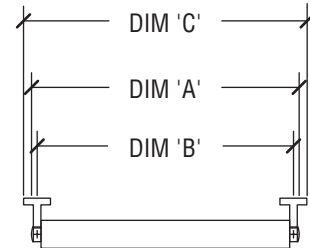

Stem & Cable Mounting - 359° Rotatable

FIXTURE LENGTH	MOUNTING CENTERS
DIM 'A'	DIM 'B'
27 3/4"	26"
39 3/4"	38"
51 3/4"	50"
77 3/4"	76"
101 3/4"	100"

Ceiling Mounting - 359° Rotatable

FIXTURE LENGTH	MOUNTING CENTERS	*O.A. DIMENSION
DIM 'A'	DIM 'B'	DIM 'C'
27 3/4"	26"	29 1/4"
39 3/4"	38"	41 1/4"
51 3/4"	50"	53 1/4"
77 3/4"	76"	79 1/4"
101 3/4"	100"	103 1/4"

* INCLUDES SUPPORT BRACKETS

Wall Mounting - 359° Rotatable

FIXTURE LENGTH	MOUNTING CENTERS	*O.A. DIMENSION
DIM 'A'	DIM 'B'	DIM 'C'
27 3/4"	26"	32"
39 3/4"	38"	44"
51 3/4"	50"	56"
77 3/4"	76"	82"
101 3/4"	100"	106"