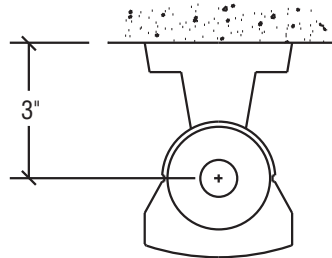

Accentra Series

Connector Specifications

S P E C I F I C A T I O N S

90° Elbow

Accentra Series 3 1/4" x 3 1/4"

Construction One piece die-cast aluminum.

Finish Standard and premium finishes are baked powder coat electrostatically applied. (2.0 mil. minimum thickness) to assure aesthetics and durability.

H O W T O O R D E R

Standard Connectors are 2-way 90°

Catalog Logic

All connectors should be specified and ordered as follows:

*Tbar mounting is not applicable when utilizing Connectors to form patterns.

Accentra Series (LED)

Standard Fixture Lengths and Mounting Centers Stem & Cable Mounting - 359° Rotatable

FIXTURE LENGTH	MOUNTING CENTERS
DIM 'A'	DIM 'B'
26 3/4"	25"
38 1/4"	36 1/2"
49 3/4"	48"
74 3/4"	73"
97 3/4"	96"

Ceiling Mounting - 359° Rotatable

FIXTURE LENGTH	MOUNTING CENTERS	*O.A. DIMENSION
DIM 'A'	DIM 'B'	DIM 'C'
26 3/4"	25"	28 1/4"
38 1/4"	36 1/2"	39 3/4"
49 3/4"	48"	51 1/4"
74 3/4"	73"	76 1/4"
97 3/4"	96"	99 1/4"

* INCLUDES SUPPLEMENTARY BRACKETS