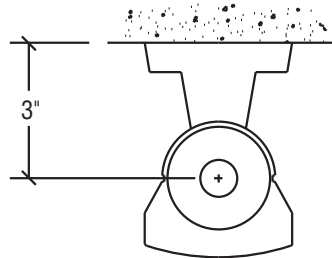

Stem & Cable Mounting - 359° Rotatable

FIXTURE LENGTH	MOUNTING CENTERS
DIM 'A'	DIM 'B'
26 3/16"	24 7/16"
38"	36 1/4"
49 3/4"	48"
74 1/8"	72 3/8"
97 3/4"	96"

Ceiling Mounting - 359° Rotatable

FIXTURE LENGTH	MOUNTING CENTERS	*O.A. DIMENSION	
DIM 'A'	DIM 'B'	DIM 'C'	
26 3/16"	24 7/16"	27 11/16"	
38"	36 1/4"	39 1/2"	
49 3/4"	48"	51 1/4"	
74 1/8"	72 3/8"	75 5/8"	
97 3/4"	96"	99 1/4"	

* INCLUDES SUPPORT BRACKETS

Wall Mounting - 359° Rotatable

FIXTURE LENGTH	MOUNTING CENTERS	*O.A. DIMENSION	
DIM 'A'	DIM 'B'	DIM 'C'	
26 3/16"	24 7/16"	30 7/16"	
38"	36 1/4"	42 1/4"	
49 3/4"	48"	54	
74 1/8"	72 3/8"	78 3/8"	
97 3/4"	96"	102	

* INCLUDES WALL BRACKETS

PAL RESERVES THE RIGHT TO CHANGE PRODUCT DESIGN AND SPECIFICATIONS. CONTACT FACTORY FOR MOST RECENT PRODUCT INFORMATION.

Accentra Series (T8 Lamps)

Standard Fixture Lengths and Mounting Centers

Stem & Cable Mounting - 359° Rotatable

FIXTURE LENGTH	MOUNTING CENTERS
DIM 'A'	DIM 'B'
27 3/4"	26"
39 3/4"	38"
51 3/4"	50"
77 3/4"	76"
101 3/4"	100"

Ceiling Mounting - 359° Rotatable

FIXTURE LENGTH	MOUNTING CENTERS	*O.A. DIMENSION
DIM 'A'	DIM 'B'	DIM 'C'
27 3/4"	26"	29 1/4"
39 3/4"	38"	41 1/4"
51 3/4"	50"	53 1/4"
77 3/4"	76"	79 1/4"
101 3/4"	100"	103 1/4"