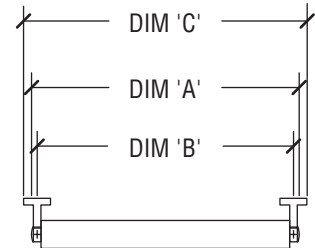

Wall Mounting - 359° Rotatable

FIXTURE LENGTH	MOUNTING CENTERS	*O.A. DIMENSION
DIM 'A'	DIM 'B'	DIM 'C'
26 3/4"	25"	31"
38 1/4"	36 1/2"	42 1/2"
49 3/4"	48"	54"
74 3/4"	73"	79"
97 3/4"	96"	102"

* INCLUDES WALL BRACKETS

Stem & Cable Mounting - 359° Rotatable

FIXTURE LENGTH	MOUNTING CENTERS
DIM 'A'	DIM 'B'
26 3/16"	24 7/16"
38"	36 1/4"
49 3/4"	48"
74 1/8"	72 3/8"
97 3/4"	96"

Ceiling Mounting - 359° Rotatable

FIXTURE LENGTH	MOUNTING CENTERS	*O.A. DIMENSION	
DIM 'A'	DIM 'B'	DIM 'C'	
26 3/16"	24 7/16"	27 11/16"	
38"	36 1/4"	39 1/2"	
49 3/4"	48"	51 1/4"	
74 1/8"	72 3/8"	75 5/8"	
97 3/4"	96"	99 1/4"	

* INCLUDES SUPPORT BRACKETS

Wall Mounting - 359° Rotatable

FIXTURE LENGTH	MOUNTING CENTERS	*O.A. DIMENSION	
DIM 'A'	DIM 'B'	DIM 'C'	
26 3/16"	24 7/16"	30 7/16"	
38"	36 1/4"	42 1/4"	
49 3/4"	48"	54	
74 1/8"	72 3/8"	78 3/8"	
97 3/4"	96"	102	