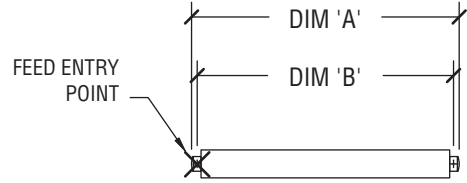

Accentra Series (T5 and T5HO Lamps)

Standard Fixture Lengths and Mounting Centers

Stem & Cable Mounting - 359° Rotatable

FIXTURE LENGTH	MOUNTING CENTERS
DIM 'A'	DIM 'B'
26 3/16"	24 7/16"
38"	36 1/4"
49 3/4"	48"
74 1/8"	72 3/8"
97 3/4"	96"