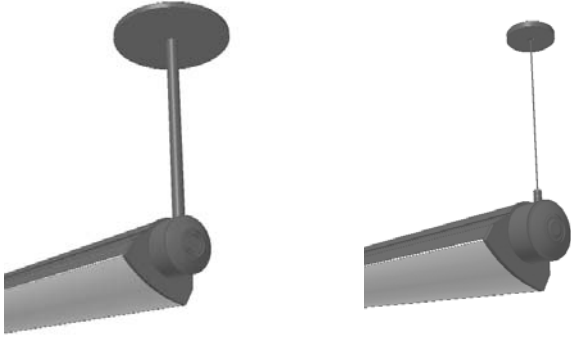

Accentra Series

Connector Specifications

S P E C I F I C A T I O N S

90° Elbow

Accentra Series 3 1/4" x 3 1/4"

Construction One piece die-cast aluminum.

Finish Standard and premium finishes are baked powder coat electrostatically applied. (2.0 mil. minimum thickness) to assure aesthetics and durability.

* INCLUDES SUPPORT BRACKETS

Wall Mounting - 359° Rotatable

FIXTURE LENGTH	MOUNTING CENTERS	*O.A. DIMENSION	
DIM 'A'	DIM 'B'	DIM 'C'	
26 3/16"	24 7/16"	30 7/16"	
38"	36 1/4"	42 1/4"	
49 3/4"	48"	54	
74 1/8"	72 3/8"	78 3/8"	
97 3/4"	96"	102	

* INCLUDES WALL BRACKETS

PAL RESERVES THE RIGHT TO CHANGE PRODUCT DESIGN AND SPECIFICATIONS. CONTACT FACTORY FOR MOST RECENT PRODUCT INFORMATION.

Accentra Series (T8 Lamps)

Standard Fixture Lengths and Mounting Centers

Stem & Cable Mounting - 359° Rotatable

FIXTURE LENGTH	MOUNTING CENTERS
DIM 'A'	DIM 'B'
27 3/4"	26"
39 3/4"	38"
51 3/4"	50"
77 3/4"	76"
101 3/4"	100"

Ceiling Mounting - 359° Rotatable

FIXTURE LENGTH	MOUNTING CENTERS	*O.A. DIMENSION
DIM 'A'	DIM 'B'	DIM 'C'
27 3/4"	26"	29 1/4"
39 3/4"	38"	41 1/4"
51 3/4"	50"	53 1/4"
77 3/4"	76"	79 1/4"
101 3/4"	100"	103 1/4"