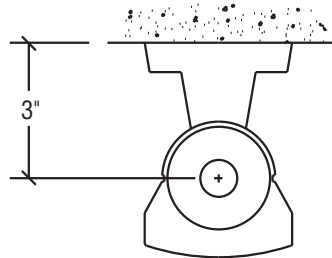

FIXTURE LENGTH	MOUNTING CENTERS	*O.A. DIMENSION
DIM 'A'	DIM 'B'	DIM 'C'
26 3/4"	25"	28 1/4"
38 1/4"	36 1/2"	39 3/4"
49 3/4"	48"	51 1/4"
74 3/4"	73"	76 1/4"
97 3/4"	96"	99 1/4"

* INCLUDES SUPPLEMENTARY BRACKETS

Wall Mounting - 359° Rotatable

FIXTURE LENGTH	MOUNTING CENTERS	*O.A. DIMENSION
DIM 'A'	DIM 'B'	DIM 'C'
26 3/4"	25"	31"
38 1/4"	36 1/2"	42 1/2"
49 3/4"	48"	54"
74 3/4"	73"	79"
97 3/4"	96"	102"

* INCLUDES WALL BRACKETS

Stem & Cable Mounting - 359° Rotatable

FIXTURE LENGTH	MOUNTING CENTERS
DIM 'A'	DIM 'B'
26 3/16"	24 7/16"
38"	36 1/4"
49 3/4"	48"
74 1/8"	72 3/8"
97 3/4"	96"

Ceiling Mounting - 359° Rotatable

FIXTURE LENGTH	MOUNTING CENTERS	*O.A. DIMENSION	
DIM 'A'	DIM 'B'	DIM 'C'	
26 3/16"	24 7/16"	27 11/16"	
38"	36 1/4"	39 1/2"	
49 3/4"	48"	51 1/4"	
74 1/8"	72 3/8"	75 5/8"	
97 3/4"	96"	99 1/4"	

* INCLUDES SUPPORT BRACKETS

Wall Mounting - 359° Rotatable

FIXTURE LENGTH	MOUNTING CENTERS	*O.A. DIMENSION	
DIM 'A'	DIM 'B'	DIM 'C'	
26 3/16"	24 7/16"	30 7/16"	
38"	36 1/4"	42 1/4"	
49 3/4"	48"	54	
74 1/8"	72 3/8"	78 3/8"	
97 3/4"	96"	102	