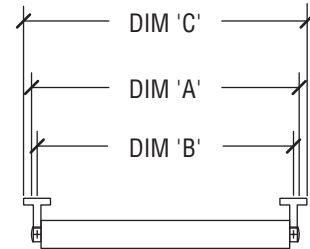

* INCLUDES SUPPORT BRACKETS

Wall Mounting - 359° Rotatable

FIXTURE LENGTH	MOUNTING CENTERS	*O.A. DIMENSION	
DIM 'A'	DIM 'B'	DIM 'C'	
26 3/16"	24 7/16"	30 7/16"	
38"	36 1/4"	42 1/4"	
49 3/4"	48"	54	
74 1/8"	72 3/8"	78 3/8"	
97 3/4"	96"	102	

* INCLUDES WALL BRACKETS

PAL RESERVES THE RIGHT TO CHANGE PRODUCT DESIGN AND SPECIFICATIONS. CONTACT FACTORY FOR MOST RECENT PRODUCT INFORMATION.

Accentra Series (T8 Lamps)

Standard Fixture Lengths and Mounting Centers

Stem & Cable Mounting - 359° Rotatable

FIXTURE LENGTH	MOUNTING CENTERS
DIM 'A'	DIM 'B'
27 3/4"	26"
39 3/4"	38"
51 3/4"	50"
77 3/4"	76"
101 3/4"	100"

Ceiling Mounting - 359° Rotatable

FIXTURE LENGTH	MOUNTING CENTERS	*O.A. DIMENSION
DIM 'A'	DIM 'B'	DIM 'C'
27 3/4"	26"	29 1/4"
39 3/4"	38"	41 1/4"
51 3/4"	50"	53 1/4"
77 3/4"	76"	79 1/4"
101 3/4"	100"	103 1/4"

* INCLUDES SUPPORT BRACKETS

Wall Mounting - 359° Rotatable

FIXTURE LENGTH	MOUNTING CENTERS	*O.A. DIMENSION
DIM 'A'	DIM 'B'	DIM 'C'
27 3/4"	26"	32"
39 3/4"	38"	44"
51 3/4"	50"	56"
77 3/4"	76"	82"
101 3/4"	100"	106"