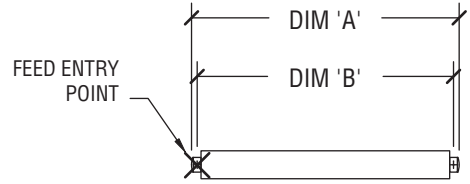

Stem & Cable Mounting - 359° Rotatable

FIXTURE LENGTH	MOUNTING CENTERS
DIM 'A'	DIM 'B'
27 3/4"	26"
39 3/4"	38"
51 3/4"	50"
77 3/4"	76"
101 3/4"	100"

Ceiling Mounting - 359° Rotatable

FIXTURE LENGTH	MOUNTING CENTERS	*O.A. DIMENSION
DIM 'A'	DIM 'B'	DIM 'C'
27 3/4"	26"	29 1/4"
39 3/4"	38"	41 1/4"
51 3/4"	50"	53 1/4"
77 3/4"	76"	79 1/4"
101 3/4"	100"	103 1/4"