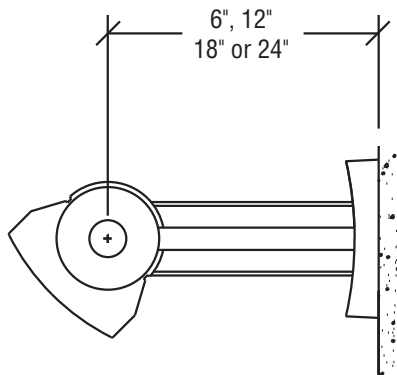

Accentra Series

Connector Specifications

S P E C I F I C A T I O N S

90° Elbow

Accentra Series 3 1/4" x 3 1/4"

Construction One piece die-cast aluminum.

Finish Standard and premium finishes are baked powder coat electrostatically applied. (2.0 mil. minimum thickness) to assure aesthetics and durability.

* INCLUDES SUPPORT BRACKETS

Wall Mounting - 359° Rotatable

FIXTURE LENGTH	MOUNTING CENTERS	*O.A. DIMENSION	
DIM 'A'	DIM 'B'	DIM 'C'	
26 3/16"	24 7/16"	30 7/16"	
38"	36 1/4"	42 1/4"	
49 3/4"	48"	54	
74 1/8"	72 3/8"	78 3/8"	
97 3/4"	96"	102	

Stem & Cable Mounting - 359° Rotatable

FIXTURE LENGTH	MOUNTING CENTERS
DIM 'A'	DIM 'B'
27 3/4"	26"
39 3/4"	38"
51 3/4"	50"
77 3/4"	76"
101 3/4"	100"

Ceiling Mounting - 359° Rotatable

FIXTURE LENGTH	MOUNTING CENTERS	*O.A. DIMENSION
DIM 'A'	DIM 'B'	DIM 'C'
27 3/4"	26"	29 1/4"
39 3/4"	38"	41 1/4"
51 3/4"	50"	53 1/4"
77 3/4"	76"	79 1/4"
101 3/4"	100"	103 1/4"

* INCLUDES SUPPORT BRACKETS

Wall Mounting - 359° Rotatable

FIXTURE LENGTH	MOUNTING CENTERS	*O.A. DIMENSION
DIM 'A'	DIM 'B'	DIM 'C'
27 3/4"	26"	32"
39 3/4"	38"	44"
51 3/4"	50"	56"
77 3/4"	76"	82"
101 3/4"	100"	106"