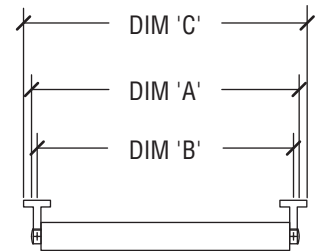

Accentra Series

Connector Specifications

S P E C I F I C A T I O N S

90° Elbow

Accentra Series 3 1/4" x 3 1/4"

Construction One piece die-cast aluminum.

Finish Standard and premium finishes are baked powder coat electrostatically applied. (2.0 mil. minimum thickness) to assure aesthetics and durability.

H O W T O O R D E R

Standard Connectors are 2-way 90°

Catalog Logic

All connectors should be specified and ordered as follows:

*Tbar mounting is not applicable when utilizing Connectors to form patterns.

Accentra Series (LED)

Standard Fixture Lengths and Mounting Centers Stem & Cable Mounting - 359° Rotatable

FIXTURE LENGTH	MOUNTING CENTERS
DIM 'A'	DIM 'B'
26 3/4"	25"
38 1/4"	36 1/2"
49 3/4"	48"
74 3/4"	73"
97 3/4"	96"

Ceiling Mounting - 359° Rotatable

FIXTURE LENGTH	MOUNTING CENTERS	*O.A. DIMENSION
DIM 'A'	DIM 'B'	DIM 'C'
26 3/4"	25"	28 1/4"
38 1/4"	36 1/2"	39 3/4"
49 3/4"	48"	51 1/4"
74 3/4"	73"	76 1/4"
97 3/4"	96"	99 1/4"

* INCLUDES SUPPLEMENTARY BRACKETS