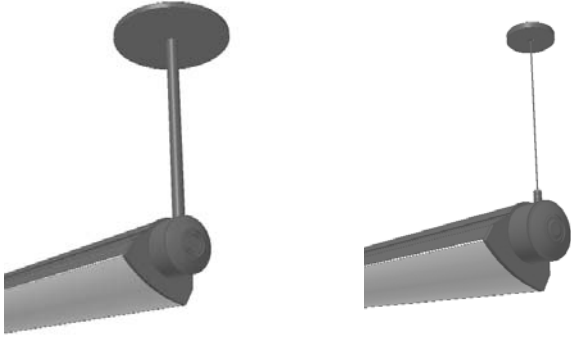

Accentra Series

Connector Specifications

S P E C I F I C A T I O N S

90° Elbow

Accentra Series 3 1/4" x 3 1/4"

Construction One piece die-cast aluminum.

Finish Standard and premium finishes are baked powder coat electrostatically applied. (2.0 mil. minimum thickness) to assure aesthetics and durability.

H O W T O O R D E R

Standard Connectors are 2-way 90°

Catalog Logic

All connectors should be specified and ordered as follows:

*Tbar mounting is not applicable when utilizing Connectors to form patterns.

Accentra Series (LED)

Standard Fixture Lengths and Mounting Centers Stem & Cable Mounting - 359° Rotatable

FIXTURE LENGTH	MOUNTING CENTERS
DIM 'A'	DIM 'B'
26 3/4"	25"
38 1/4"	36 1/2"
49 3/4"	48"
74 3/4"	73"
97 3/4"	96"

Ceiling Mounting - 359° Rotatable

FIXTURE LENGTH	MOUNTING CENTERS	*O.A. DIMENSION
DIM 'A'	DIM 'B'	DIM 'C'
26 3/4"	25"	28 1/4"
38 1/4"	36 1/2"	39 3/4"
49 3/4"	48"	51 1/4"
74 3/4"	73"	76 1/4"
97 3/4"	96"	99 1/4"

* INCLUDES SUPPLEMENTARY BRACKETS