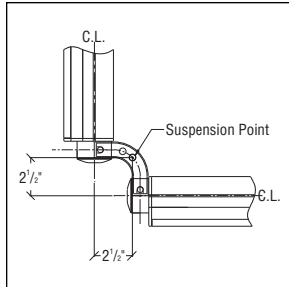

Accentra Series

Connector Specifications

S P E C I F I C A T I O N S

90° Elbow

Accentra Series 3 1/4" x 3 1/4"

Construction One piece die-cast aluminum.

Finish Standard and premium finishes are baked powder coat electrostatically applied. (2.0 mil. minimum thickness) to assure aesthetics and durability.

H O W T O O R D E R

Standard Connectors are 2-way 90°

Catalog Logic

All connectors should be specified and ordered as follows:

*Tbar mounting is not applicable when utilizing Connectors to form patterns.

Accentra Series (LED)

Standard Fixture Lengths and Mounting Centers Stem & Cable Mounting - 359° Rotatable

FIXTURE LENGTH	MOUNTING CENTERS
DIM 'A'	DIM 'B'
26 3/4"	25"
38 1/4"	36 1/2"
49 3/4"	48"
74 3/4"	73"
97 3/4"	96"

Ceiling Mounting - 359° Rotatable

FIXTURE LENGTH	MOUNTING CENTERS	*O.A. DIMENSION
DIM 'A'	DIM 'B'	DIM 'C'
26 3/4"	25"	28 1/4"
38 1/4"	36 1/2"	39 3/4"
49 3/4"	48"	51 1/4"
74 3/4"	73"	76 1/4"
97 3/4"	96"	99 1/4"

* INCLUDES SUPPLEMENTARY BRACKETS