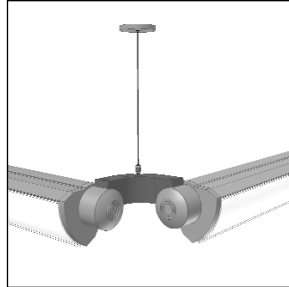

Accentra Series

Connector Specifications

S P E C I F I C A T I O N S

90° Elbow

Accentra Series 3 1/4" x 3 1/4"

Construction One piece die-cast aluminum.

Finish Standard and premium finishes are baked powder coat electrostatically applied. (2.0 mil. minimum thickness) to assure aesthetics and durability.

H O W T O O R D E R

Standard Connectors are 2-way 90°

Catalog Logic

All connectors should be specified and ordered as follows:

*Tbar mounting is not applicable when utilizing Connectors to form patterns.

Accentra Series (LED)

Standard Fixture Lengths and Mounting Centers Stem & Cable Mounting - 359° Rotatable

FIXTURE LENGTH	MOUNTING CENTERS
DIM 'A'	DIM 'B'
26 3/4"	25"
38 1/4"	36 1/2"
49 3/4"	48"
74 3/4"	73"
97 3/4"	96"

Ceiling Mounting - 359° Rotatable

PAL RESERVES THE RIGHT TO CHANGE PRODUCT DESIGN AND SPECIFICATIONS. CONTACT FACTORY FOR MOST RECENT PRODUCT INFORMATION.

Accentra Series (T5 and T5HO Lamps)

Standard Fixture Lengths and Mounting Centers