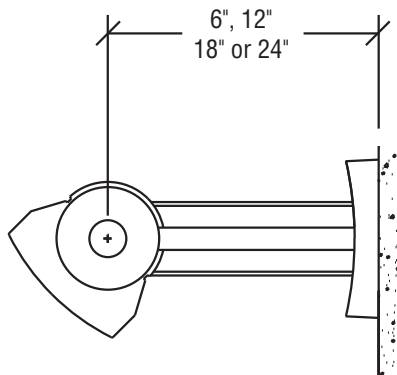

Accentra Series

Connector Specifications

S P E C I F I C A T I O N S

90° Elbow

Accentra Series 3 1/4" x 3 1/4"

Construction One piece die-cast aluminum.

Finish Standard and premium finishes are baked powder coat electrostatically applied. (2.0 mil. minimum thickness) to assure aesthetics and durability.

Standard Fixture Lengths and Mounting Centers Stem & Cable Mounting - 359° Rotatable

FIXTURE LENGTH	MOUNTING CENTERS
DIM 'A'	DIM 'B'
26 3/4"	25"
38 1/4"	36 1/2"
49 3/4"	48"
74 3/4"	73"
97 3/4"	96"

Ceiling Mounting - 359° Rotatable

FIXTURE LENGTH	MOUNTING CENTERS	*O.A. DIMENSION
DIM 'A'	DIM 'B'	DIM 'C'
26 3/4"	25"	28 1/4"
38 1/4"	36 1/2"	39 3/4"
49 3/4"	48"	51 1/4"
74 3/4"	73"	76 1/4"
97 3/4"	96"	99 1/4"

* INCLUDES SUPPLEMENTARY BRACKETS

Wall Mounting - 359° Rotatable

FIXTURE LENGTH	MOUNTING CENTERS	*O.A. DIMENSION
DIM 'A'	DIM 'B'	DIM 'C'
26 3/4"	25"	31"
38 1/4"	36 1/2"	42 1/2"
49 3/4"	48"	54"
74 3/4"	73"	79"
97 3/4"	96"	102"

* INCLUDES WALL BRACKETS