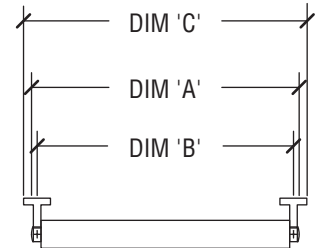

H O W T O O R D E R

Standard Connectors are 2-way 90°

Catalog Logic

All connectors should be specified and ordered as follows:

*Tbar mounting is not applicable when utilizing Connectors to form patterns.

Accentra Series (LED)

Standard Fixture Lengths and Mounting Centers Stem & Cable Mounting - 359° Rotatable

FIXTURE LENGTH	MOUNTING CENTERS
DIM 'A'	DIM 'B'
26 3/4"	25"
38 1/4"	36 1/2"
49 3/4"	48"
74 3/4"	73"
97 3/4"	96"

Ceiling Mounting - 359° Rotatable

FIXTURE LENGTH	MOUNTING CENTERS	*O.A. DIMENSION
DIM 'A'	DIM 'B'	DIM 'C'
26 3/4"	25"	28 1/4"
38 1/4"	36 1/2"	39 3/4"
49 3/4"	48"	51 1/4"
74 3/4"	73"	76 1/4"
97 3/4"	96"	99 1/4"

* INCLUDES SUPPLEMENTARY BRACKETS

Wall Mounting - 359° Rotatable

FIXTURE LENGTH	MOUNTING CENTERS	*O.A. DIMENSION
DIM 'A'	DIM 'B'	DIM 'C'
26 3/4"	25"	31"
38 1/4"	36 1/2"	42 1/2"
49 3/4"	48"	54"
74 3/4"	73"	79"
97 3/4"	96"	102"

* INCLUDES WALL BRACKETS