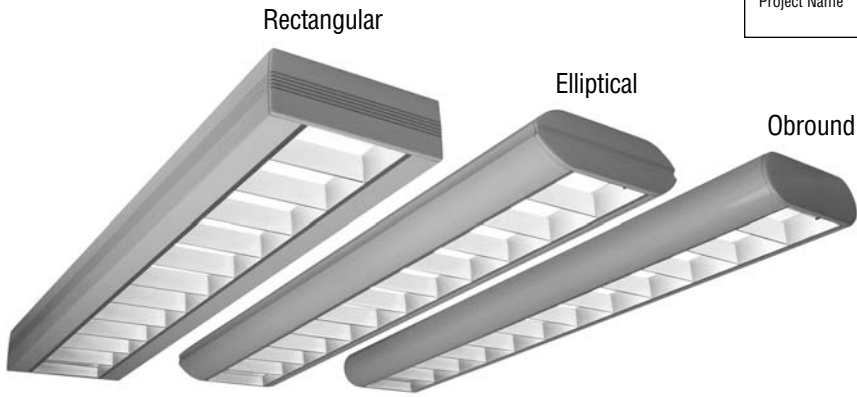

Trilinea Series™

Catalog Number	Type
Project Name	

TRS03-T5

Indirect/Direct & Direct
(T5 or T5HO Lamps)

S P E C I F I C A T I O N S

Housing

Two-piece .080" thick extruded aluminum. Die-cast aluminum end plates are secured with no visible fasteners. Standard lengths are 4', 8' and 12'. Provisions may be made for patterns and continuous rows of any length.

Finish

Standard and premium finishes are baked powder coat electrostatically applied (2.0 mil minimum thickness) to assure aesthetics and durability. Standard finish for stems and canopies is white.

Indirect Optical Controls

- (OP) Open top 75%↑ 25%↓
- (TP4) Transmittive optical panel 55%↑ 45%↓
- (SP) Solid aluminum panel 0%↑ 100%↓

Direct Optical Controls

- (PB4) 1 1/2" deep semi-specular aluminum parabolic baffle with blades on 4" centers
- (PB3) 1 1/2" deep semi-specular aluminum parabolic baffle with blades on 3" centers
- (PBW) 1 1/2" deep white aluminum parabolic baffle with blades on 4" centers