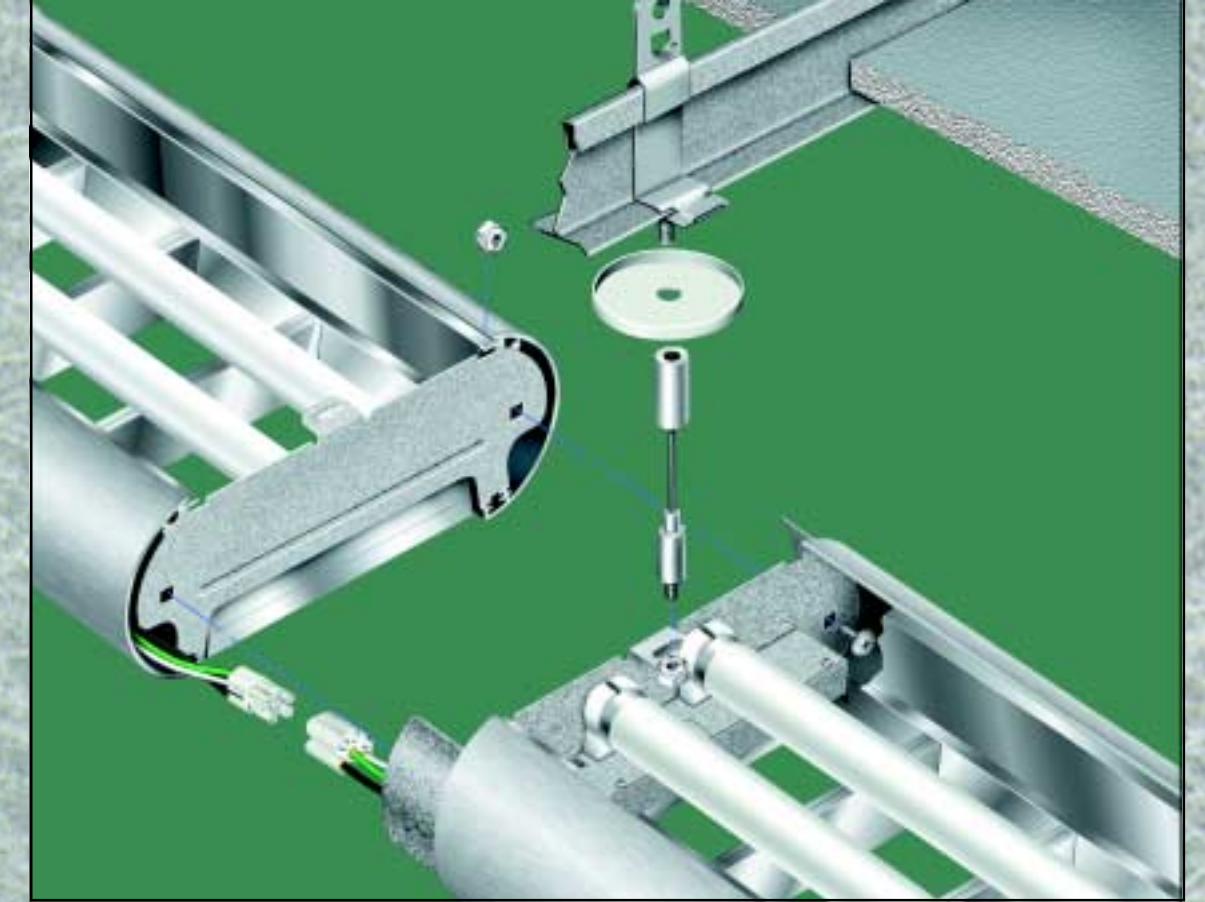

Variable Photometrics for Maximum Application Flexibility

As durable as it is beautiful, the Trilinea series also excels in performance.

Incorporating light-modulating optical panels and a highly efficient reflector system, Trilinea enables you to choose the amount of downlight you need for a particular installation, providing a greater selection of optical choices than typical linear fluorescent fixtures.

For most applications, the standard configuration of 60% uplight and 40% downlight

provides the ideal balance of comfortable illumination.

However, for specialized settings, Trilinea can be ordered with a 40% uplight/60% downlight; 20% uplight/80% downlight; or even a 100%

downlight distribution. This flexibility,

combined with either a semi-specular parabolic baffle or a white parabolic baffle, and a

choice of T5HO or T8 lamps, allows Trilinea to meet a wide

range of applications with a minimum of fixtures—and expense. And with

its superb construction and finish, your Trilinea installation will provide many years of

trouble-free service.

Featuring innovative light-modulating panels and a highly efficient reflector design, the Trilinea series lets you specify any of four different photometric distribution options.

TRILINEA
SERIES