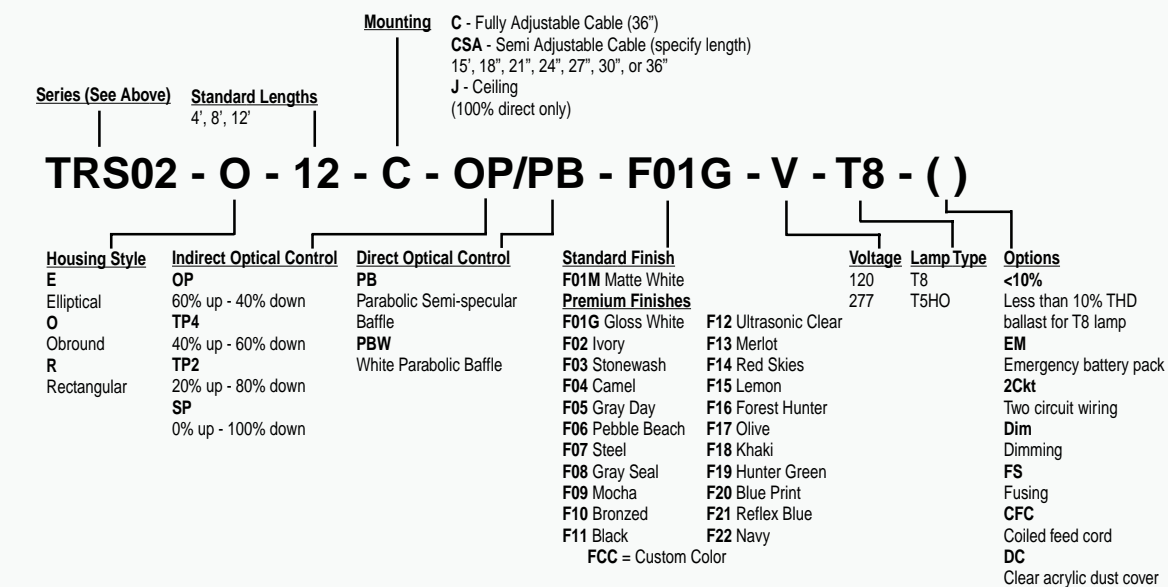

Precision Architectural Lighting
4830 Timber Creek Drive, Houston, TX 77017
Phone (713) 946-4343 Fax (713) 946-4441
www.pal-lighting.com

A leading manufacturer of high-quality linear fluorescent lighting fixtures, Precision Architectural Lighting designs and builds products that reflect the highest standards of craftsmanship and performance. In addition, P.A.L. backs each specification with a team of lighting professionals who help ensure your project's success—and your satisfaction.

TRILINEA™
SERIES
By Precision Architectural Lighting