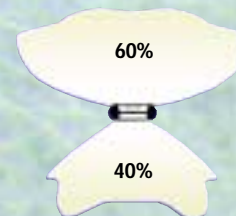

Variable Photometrics for Maximum Application Flexibility

As durable as it is beautiful, the Trilinea series also excels in performance.

Incorporating light-modulating optical panels and a highly efficient reflector system, Trilinea enables you to choose the amount of downlight you need for a particular installation, providing a greater selection of optical choices than typical linear fluorescent fixtures.

For most applications, the standard configuration of 60% uplight and 40% downlight

provides the ideal balance of comfortable illumination.

However, for specialized settings, Trilinea can be ordered with a 40% uplight/60% downlight; 20% uplight/80% downlight; or even a 100%

downlight distribution. This flexibility,

combined with either a semi-specular parabolic baffle or a white parabolic baffle, and a

choice of T5HO or T8 lamps, allows Trilinea to meet a wide

range of applications with a minimum of fixtures—and expense. And with

its superb construction and finish, your Trilinea installation will provide many years of

trouble-free service.

Featuring innovative light-modulating panels and a highly efficient reflector design, the Trilinea series lets you specify any of four different photometric distribution options.

TRILINEA
SERIES