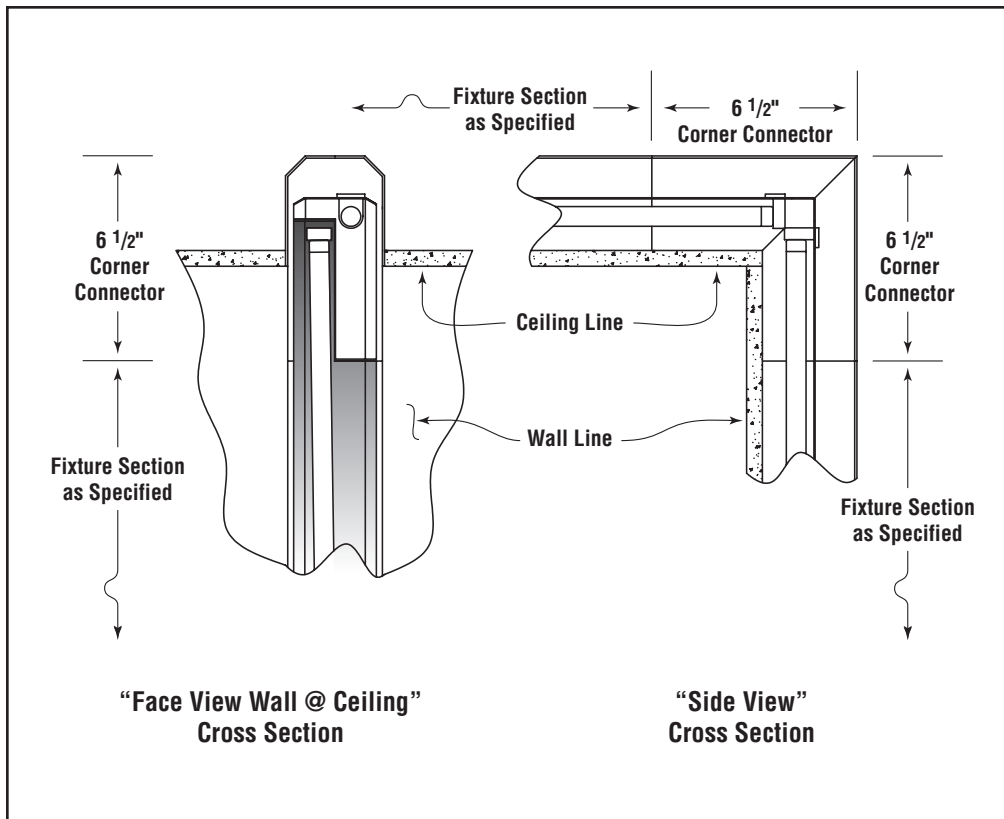

Microlinea Recessed Series 3

(3 1/8" Luminous Aperture)

Catalog Number	Type
Project Name	

Lighted Vertical Corners

(T5 or T5HO Lamps)

Vertical extruded aluminum 90° corners are available for use in wall to ceiling mounted patterns. Corners are available in drywall applications only for 1 or 2 lamp, T5 or T5HO fixtures. Lamps are arranged in the corner to insure uniform illumination.

See reverse for dimensions.

S P E C I F I C A T I O N S

Housing

Three piece extruded aluminum mitered and secured together for connection to Microlinea Recessed fixtures.

Optical Controls

(Lenses mitered to provide a continuous transition from ceiling to wall in the corner.)

- (LP) Clear extruded DR acrylic linear prismatic lens
- (TWA) Translucent white extruded DR acrylic lens
- (FC) Frosted clear extruded DR acrylic lens

Staggered Lamping

Staggered lamping is standard.

H O W T O O R D E R

Microlinea Recessed Series 3

Lighted Vertical Corners

One lamp lighted
Vertical Corner

Two lamp lighted
Vertical Corner