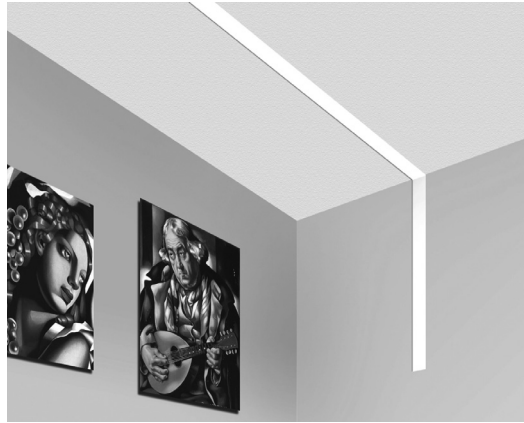

Microlinea Recessed Series 3

(3 1/8" Luminous Aperture)

Catalog Number	Type
Project Name	

Lighted Vertical Corners

(T5 or T5HO Lamps)

Vertical extruded aluminum 90° corners are available for use in wall to ceiling mounted patterns. Corners are available in drywall applications only for 1 or 2 lamp, T5 or T5HO fixtures. Lamps are arranged in the corner to insure uniform illumination.

See reverse for dimensions.

S P E C I F I C A T I O N S

Housing

Three piece extruded aluminum mitered and secured together for connection to Microlinea Recessed fixtures.

Optical Controls

(Lenses mitered to provide a continuous transition from ceiling to wall in the corner.)

- (LP) Clear extruded DR acrylic linear prismatic lens
- (TWA) Translucent white extruded DR acrylic lens
- (FC) Frosted clear extruded DR acrylic lens

Staggered Lamping

Staggered lamping is standard.

H O W T O O R D E R

Microlinea Recessed Series 3

Lighted Vertical Corners

One lamp lighted
Vertical Corner

Two lamp lighted
Vertical Corner