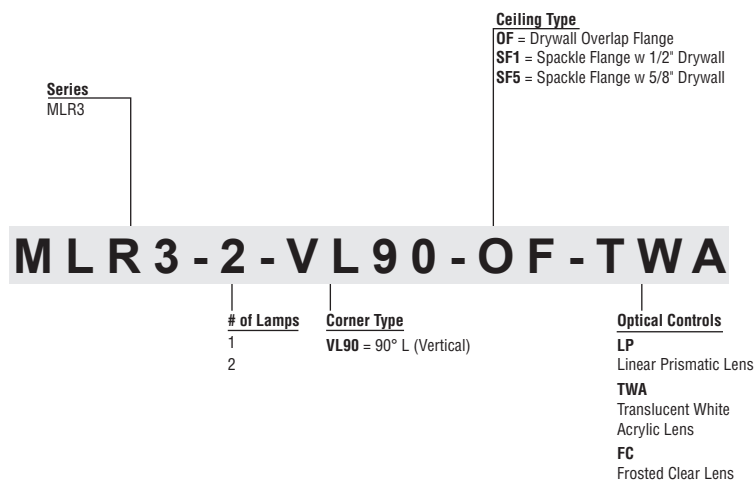

Microlinea Recessed Series 3

(3 1/8" Luminous Aperture)

Catalog Number	Type
Project Name	

Lighted Vertical Corners

(T5 or T5HO Lamps)

Vertical extruded aluminum 90° corners are available for use in wall to ceiling mounted patterns. Corners are available in drywall applications only for 1 or 2 lamp, T5 or T5HO fixtures. Lamps are arranged in the corner to insure uniform illumination.

See reverse for dimensions.

S P E C I F I C A T I O N S

Housing

Three piece extruded aluminum mitered and secured together for connection to Microlinea Recessed fixtures.

Optical Controls

(Lenses mitered to provide a continuous transition from ceiling to wall in the corner.)

- (LP) Clear extruded DR acrylic linear prismatic lens
- (TWA) Translucent white extruded DR acrylic lens
- (FC) Frosted clear extruded DR acrylic lens

Staggered Lamping

Staggered lamping is standard.

H O W T O O R D E R

Microlinea Recessed Series 3

Lighted Vertical Corners

One lamp lighted
Vertical Corner

Two lamp lighted
Vertical Corner