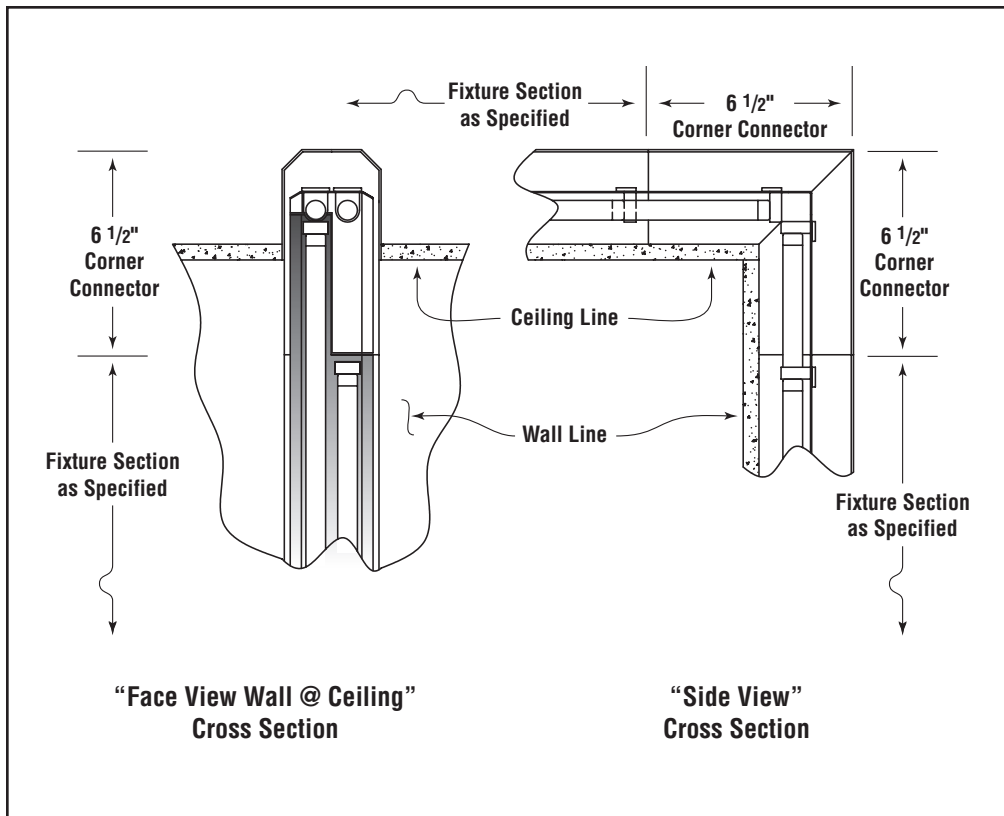

Microlinea Recessed Series 3

(3 1/8" Luminous Aperture)

Catalog Number	Type
Project Name	

Lighted Vertical Corners

(T5 or T5HO Lamps)

Vertical extruded aluminum 90° corners are available for use in wall to ceiling mounted patterns. Corners are available in drywall applications only for 1 or 2 lamp, T5 or T5HO fixtures. Lamps are arranged in the corner to insure uniform illumination.

See reverse for dimensions.

S P E C I F I C A T I O N S

Housing

Three piece extruded aluminum mitered and secured together for connection to Microlinea Recessed fixtures.

Optical Controls

(Lenses mitered to provide a continuous transition from ceiling to wall in the corner.)

- (LP) Clear extruded DR acrylic linear prismatic lens
- (TWA) Translucent white extruded DR acrylic lens
- (FC) Frosted clear extruded DR acrylic lens

Staggered Lamping

Staggered lamping is standard.

H O W T O O R D E R

Microlinea Recessed Series 3

Lighted Vertical Corners

One lamp lighted
Vertical Corner

Two lamp lighted
Vertical Corner