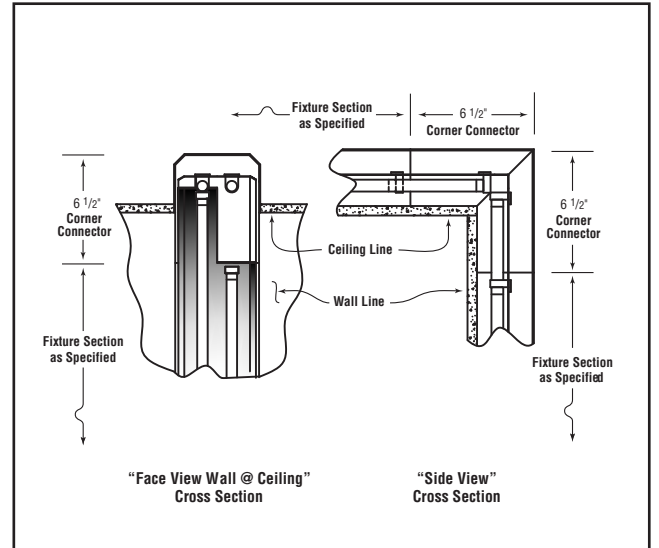

#### Housing

Three piece extruded aluminum mitered and secured together for connection to Microlinea Recessed fixtures.

## Lighted Vertical Corners - T5, T5HO Lps

One lamp lighted  
Vertical Corner  
(T5 & T5HO Lamps)

## Lighted Vertical Corners - T5, T5HO Lps

One lamp lighted  
Vertical Corner  
(T5 & T5HO Lamps)

Two lamp lighted  
Vertical Corners  
(T5 & T5HO Lamps)

Two lamp lighted  
Vertical Corners  
(T5 & T5HO Lamps)