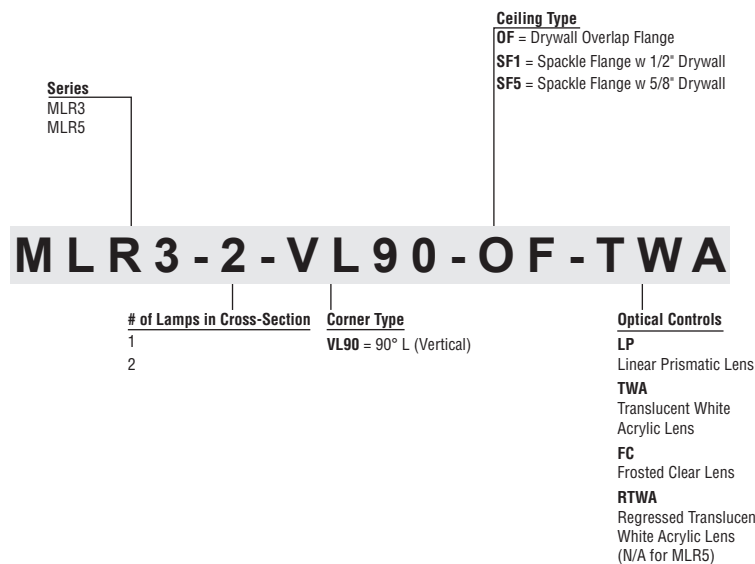

H O W T O O R D E R