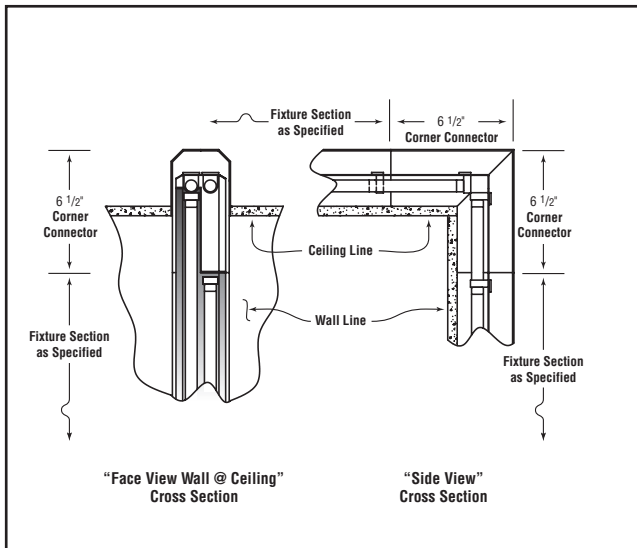

Two lamp lighted
Vertical Corners
(T5 & T5HO Lamps)