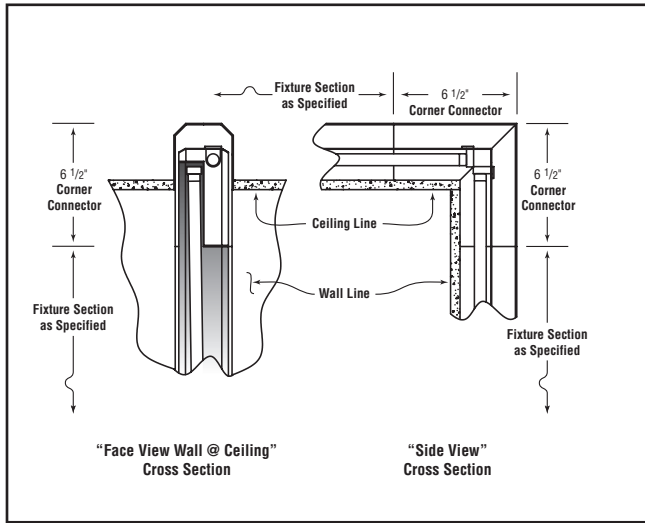

Microlinea Recessed Series 3

Lighted Vertical Corners - T5, T5HO Lps

One lamp lighted
Vertical Corner
(T5 & T5HO Lamps)