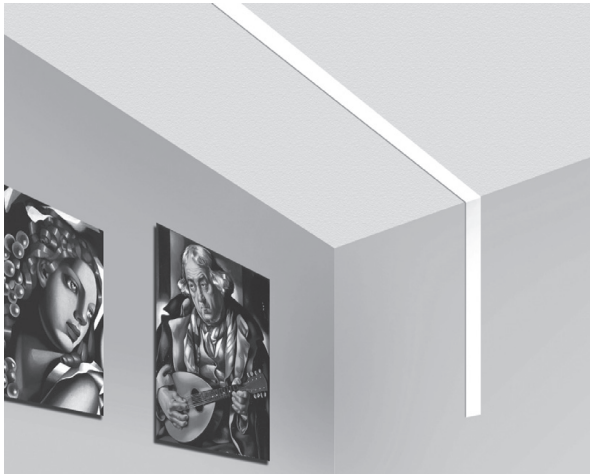

## Lighted Vertical Corners-(Drywall Only) (T5 or T5HO lamps)

Vertical extruded aluminum 90° corners are available for use in wall to ceiling mounted patterns. Corners are available in drywall applications only for 1 or 2 lamp, T5 or T5HO fixtures. Lamps are arranged in the corner to insure uniform illumination.