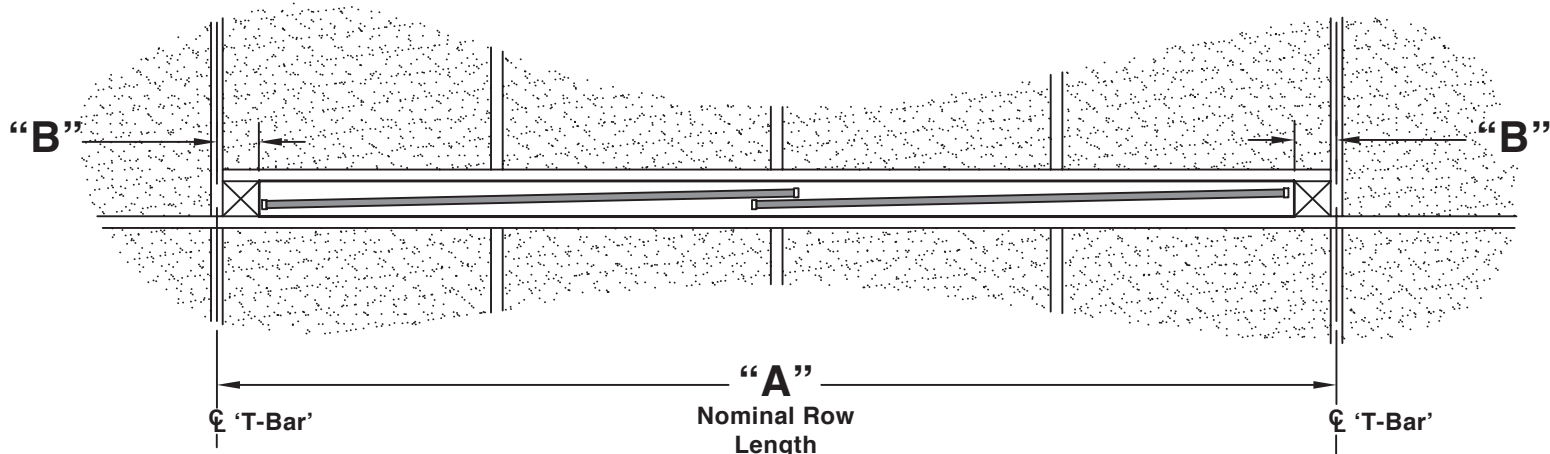

Microlinea Recessed Series 3, 5 & Arcata — 1 - T5/T5HO Staggered Lamp Row Guide – Grid Mounting

DIM "A" NOMINAL LENGTH	DIM "B" BLANK END	ROW ARRANGEMENTS	
2'	1/2"		One Piece Housing - Lamps Not Staggered
4'	1/2"		One Piece Housing - Lamps Not Staggered
6'	3 11/32"		One Piece Housing
8'	3 17/32"		One Piece Housing
10'	6 7/32"		
12'	3 1/8"		
14'	3 5/16"		
16'	2 27/32"		
18'	1/2"		
20'	3 7/32"		
22'	3 13/32"		
24'	5 9/16"		
26'	5 3/4"		
28'	5 15/16"		
30'	2 27/32"		
32'	3 1/32"		
34'	3 7/32"		
36'	3 13/32"		
38'	5 9/16"		
40'	5 3/4"		

Contact Factory for Rows Longer than 40'

PAL RESERVES THE RIGHT TO CHANGE PRODUCT DESIGN AND SPECIFICATIONS. CONTACT FACTORY FOR MOST RECENT PRODUCT INFORMATION.