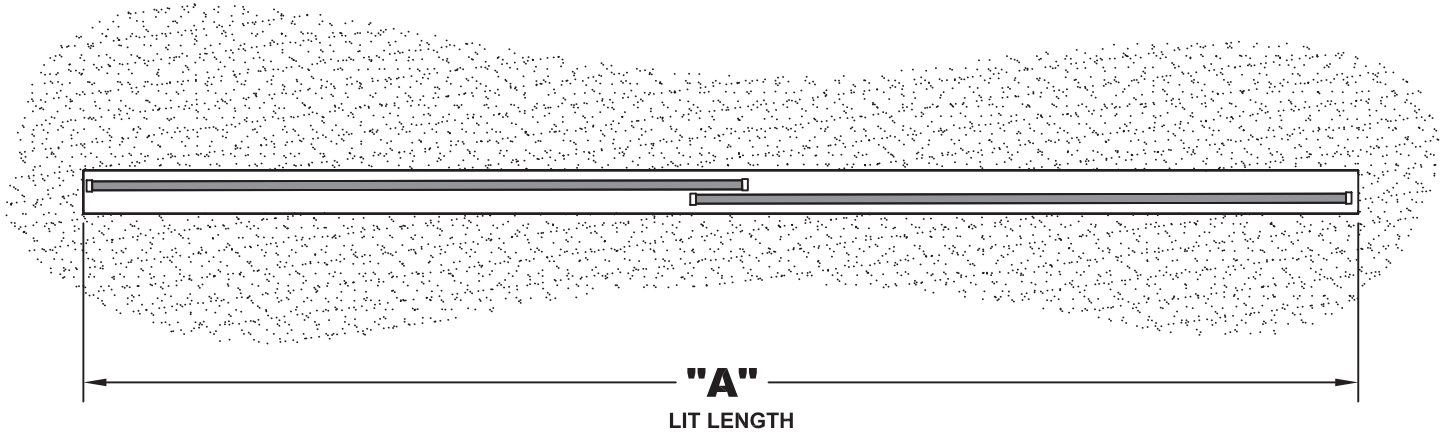

# Microlinea Recessed Series 3 — 1 - T8 Staggered Lamp Row Guide – Drywall Spackle Flange

| NOMINAL LENGTH                           | DIM "A" LIT LENGTH | ROW ARRANGEMENTS |   |
|--|--------------------|------------------|---|
| 2'                                       | 2'-0"              |                  | One Piece Housing - Lamps Not Staggered |
| 3'                                       | 3'-0"              |                  | One Piece Housing - Lamps Not Staggered |
| 4'                                       | 4'-0"              |                  | One Piece Housing - Lamps Not Staggered |
| 6'                                       | 5'-5 13/16"        |                  | One Piece Housing                       |
| 7'                                       | 7'-5 13/16"        |                  | One Piece Housing                       |
| 8'                                       | 8'-0"              |                  |   |
| 9'                                       | 8'-11 13/16"       |                  |   |
| 10'                                      | 10'-0"             |                  |   |
| 11'                                      | 11'-0"             |                  |   |
| 12'                                      | 12'-5 13/16"       |                  |   |
| 13'                                      | 13'-0"             |                  |   |
| 14'                                      | 13'-11 13/16"      |                  |   |
| 15'                                      | 15'-0"             |                  |   |
| 16'                                      | 15'-11 13/16"      |                  |   |
| 17'                                      | 17'-0"             |                  |   |
| 18'                                      | 18'-0"             |                  |   |
| 19'                                      | 18'-11 13/16"      |                  |   |
| 20'                                      | 20'-0"             |                  |   |
| 21'                                      | 20'-11 13/16"      |                  |   |
| 22'                                      | 22'-0"             |                  |   |
| Contact Factory for Rows Longer than 22' |                    |                  |   |