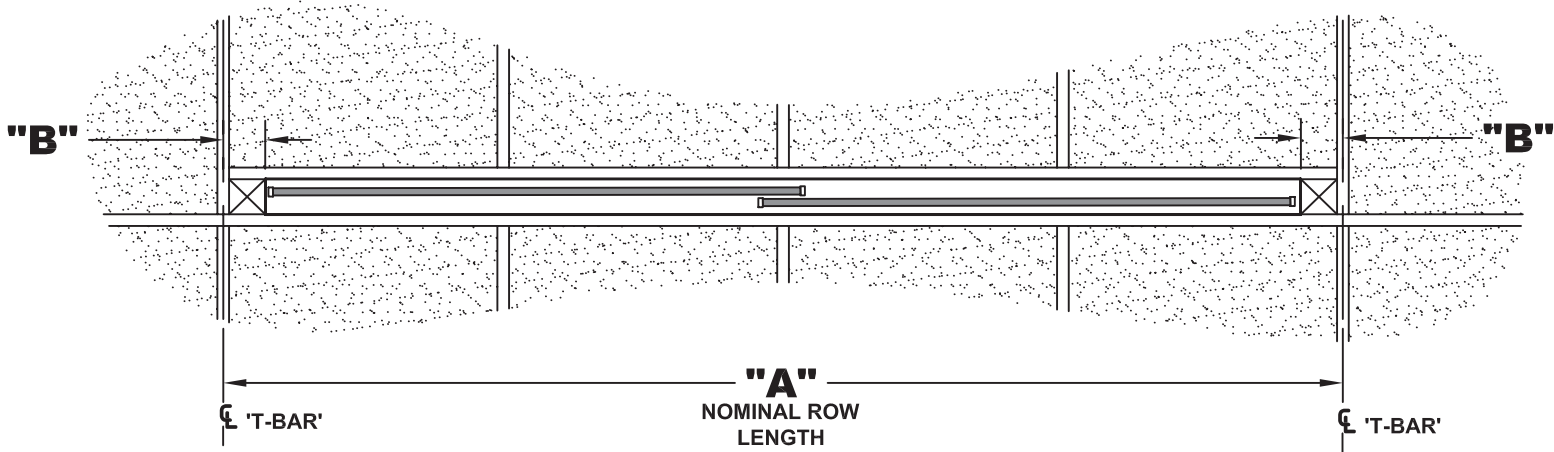

# Microlinea Recessed Series 3 — 1 - T8 Staggered Lamp Row Guide – Grid

DIM "A" NOMINAL LENGTH	DIM "B" BLANK END	ROW ARRANGEMENTS	
2'	1/2"		One Piece Housing - Lamps Not Staggered
4'	1/2"		One Piece Housing - Lamps Not Staggered
6'	2 31/32"		One Piece Housing
8'	2 31/32"		One Piece Housing
10'	5 31/32"		
12'	2 7/8"		
14'	2 7/8"		
16'	2 31/32"		
18'	2 31/32"		
20'	2 31/32"		
22'	2 31/32"		
24'	5 7/8"		
26'	5 7/8"		
28'	5 7/8"		
30'	2 31/32"		
32'	2 31/32"		
34'	2 31/32"		
36'	2 31/32"		
38'	5 7/8"		
40'	5 7/8"		

Contact Factory for Rows Longer than 40'