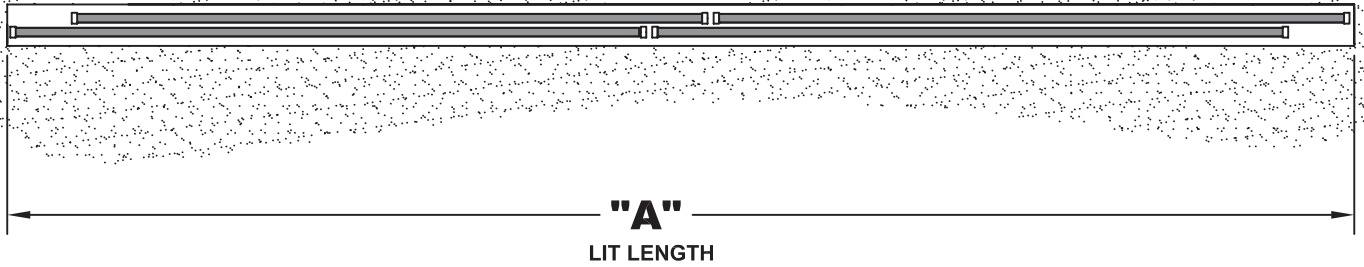

Microlinea Recessed Series 3 — 2 - T5/T5H0 Staggered Lamps Row Guide – Drywall Spackle Flange

NOMINAL LENGTH	DIM "A" LIT LENGTH	ROW ARRANGEMENTS	
2'	1'-10 13/16"		One Piece Housing - Lamps Not Staggered
3'	2'-10 13/16"		One Piece Housing - Lamps Not Staggered
4'	3'-10 13/16"		One Piece Housing - Lamps Not Staggered
6'	6'-1 13/16"		One Piece Housing
7'	7'-1 3/4"		One Piece Housing
8'	8'-1 7/16"		One Piece Housing
9'	9'-0 9/16"		
10'	10'-0 3/8"		
11'	11'-0 3/16"		
12'	11'-11 3/16"		
13'	12'-11"		
14'	13'-10 13/16"		
15'	14'-9 13/16"		
16'	15'-10 7/16"		
17'	16'-9 7/16"		
18'	17'-9 1/4"		
19'	18'-9 1/16"		
20'	19'-8 7/8"		
21'	20'-7 1/16"		
22'	21'-7 11/16"		