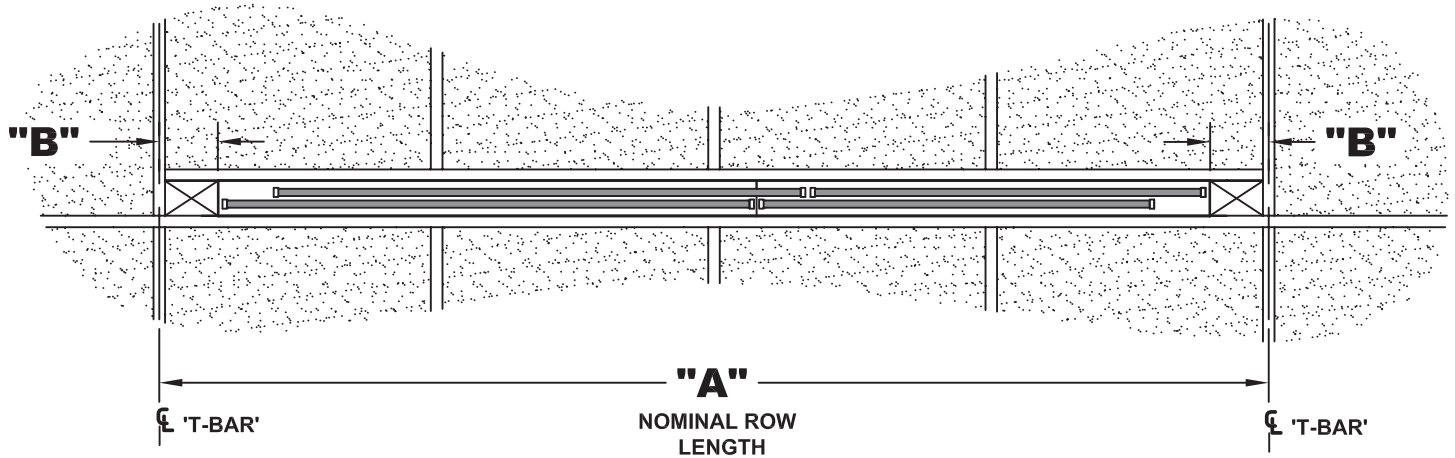

Microlinea Recessed Series 3 — 2 - T5/T5H0 Staggered Lamps

Row Guide – Grid

DIM "A" NOMINAL LENGTH	DIM "B" BLANK END	ROW ARRANGEMENTS	
2'	1/2"		One Piece Housing - Lamps Not Staggered
4'	1/2"		One Piece Housing - Lamps Not Staggered
6'	1 1/16"		One Piece Housing - Lamps Not Staggered
8'	5"		One Piece Housing
10'	5 19/32"		
12'	5 25/32"		
14'	1/2"		
16'	21/32"		
18'	1 21/32"		
20'	1 7/16"		
22'	2 1/32"		
24'	2 7/32"		
26'	3 7/32"		
28'	3"		
30'	3 19/32"		
32'	3 25/32"		
34'	4 3/8"		
36'	4 9/16"		
38'	5 5/32"		
40'	5 11/32"		