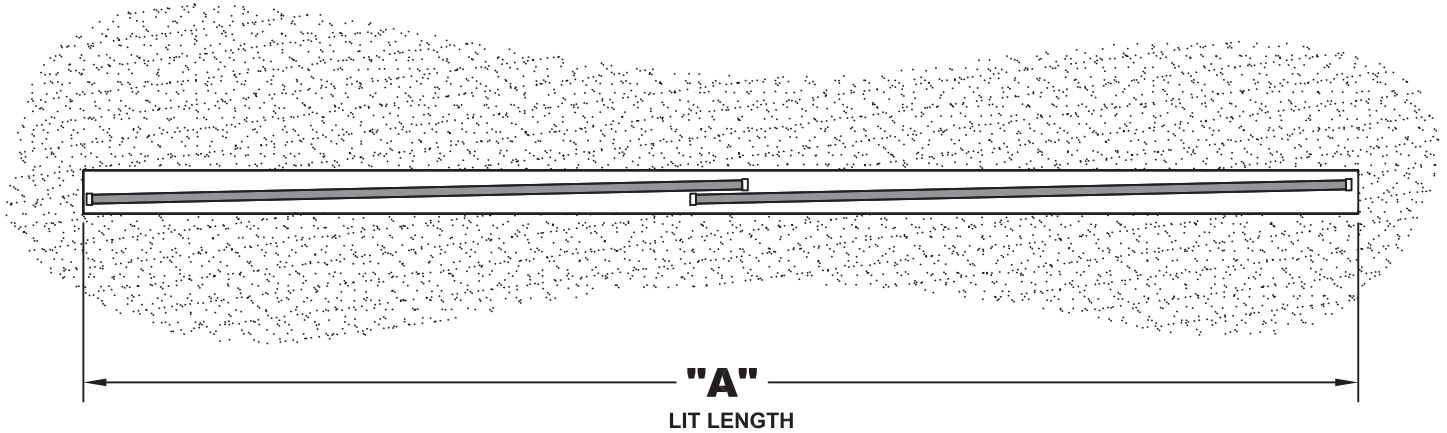

Microlinea Recessed Series 3 — 1 - T5/T5H0 Staggered Lamp Row Guide – Drywall Spackle Flange

NOMINAL LENGTH	DIM "A" LIT LENGTH	ROW ARRANGEMENTS	
2'	1'-10 13/16"		One Piece Housing - Lamps Not Staggered
3'	2'-10 13/16"		One Piece Housing - Lamps Not Staggered
4'	3'-10 13/16"		One Piece Housing - Lamps Not Staggered
6'	5'-5 1/16"		One Piece Housing
7'	7'-4 11/16"		One Piece Housing
8'	7'-11 1/2"		
9'	8'-11 5/16"		
10'	9'-11 1/8"		
11'	10'-10 15/16"		
12'	12'-5 5/16"		
13'	12'-11 7/8"		
14'	13'-11 11/16"		
15'	14'-11 1/2"		
16'	15'-11 5/16"		
17'	16'-11 1/8"		
18'	17'-10 15/16"		
19'	19'-0 1/16"		
20'	19'-11 7/8"		
21'	20'-11 11/16"		
22'	21'-11 1/2"		

Contact Factory for Rows Longer than 22'