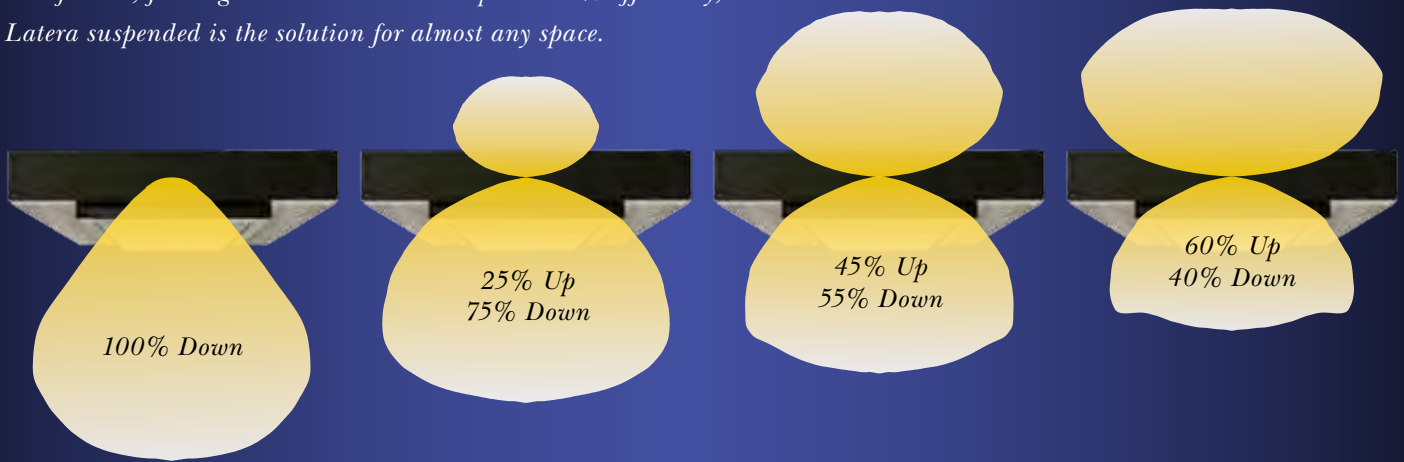

## STYLE

The right look.  
The right performance.  
The perfect choice.

Sleek and slim, the new  
Latera series lets you put style  
almost anywhere,  
from offices to public spaces.

*Latera's slender profile allows it to be used in spaces with low ceilings, where its unique design makes it seem to float against the background.*

## SUSTAINABILITY

Optional daylight harvesting and occupancy sensors save on energy costs, while Latera's balanced illumination lets people work, play, think and relax in comfort.

*Designed to satisfy LEED requirements, Latera is the efficient fixture for the most demanding applications.*

*One fixture, four light distributions and up to 95.5% efficiency,  
Latera suspended is the solution for almost any space.*

*Latera's innovative reflector system even allows for easy installation and removal by hand,  
simplifying lamp and ballast maintenance.*

*Among Latera's many options are a microprismatic lens that improves performance and reduces glare,  
along with semi-specular and white parabolic cross baffles.*

Microprismatic Lens

Semi-specular Baffle