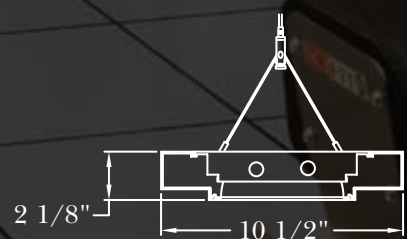

Designed to satisfy LEED requirements, Latera is the efficient fixture for the most demanding applications.