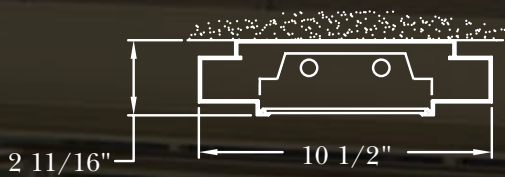

STYLE

The right look.
The right performance.
The perfect choice.

Sleek and slim, the new
Latera series lets you put style
almost anywhere,
from offices to public spaces.

Latera's slender profile allows it to be used in spaces with low ceilings, where its unique design makes it seem to float against the background.